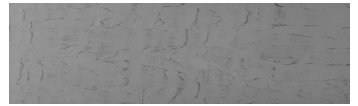

# COLOUR DETAILS

**Rock texture in  
Sydney Light and  
Tokyo Graphite  
colours**

## Special concrete effect

Sand texture in Tokyo Graphite colour

Winter texture in Sydney Light colour

Ocean texture in Chicago Grey colour

Desert texture in Tokyo Graphite colour

Snow texture in Sydney Light colour

Cloud texture in Chicago Grey colour

Autumn texture in Chicago Grey and  
Tokyo Graphite colours

Frost texture in Tokyo Graphite and  
Sydney Light colours

For more information on plasters and paints, go to  
[www.ceresit.ee](http://www.ceresit.ee)