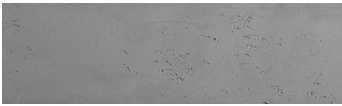

# COLOUR DETAILS

**Rock texture in  
Sydney Light and  
Tokyo Graphite  
colours**

## Special concrete effect

Sand texture in Tokyo Graphite colour

Winter texture in Sydney Light colour

Ocean texture in Chicago Grey colour

Desert texture in Tokyo Graphite colour

Snow texture in Sydney Light colour

Cloud texture in Chicago Grey colour

Autumn texture in Chicago Grey and  
Tokyo Graphite colours

Frost texture in Tokyo Graphite and  
Sydney Light colours

For more information on plasters and paints, go to  
[www.ceresit.ee](http://www.ceresit.ee)