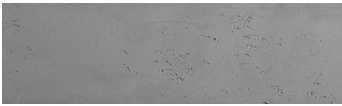

COLOUR DETAILS

**Rock texture in
Sydney Light and
Tokyo Graphite
colours**

Special concrete effect

Sand texture in Tokyo Graphite colour

Winter texture in Sydney Light colour

Ocean texture in Chicago Grey colour

Desert texture in Tokyo Graphite colour

Snow texture in Sydney Light colour

Cloud texture in Chicago Grey colour

Autumn texture in Chicago Grey and
Tokyo Graphite colours

Frost texture in Tokyo Graphite and
Sydney Light colours