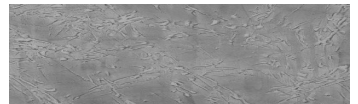

# COLOUR DETAILS

**Rock texture in  
Sydney Light and  
Tokyo Graphite  
colours**

## Special concrete effect

Sand texture in Tokyo Graphite colour

Winter texture in Sydney Light colour

Ocean texture in Chicago Grey colour

Desert texture in Tokyo Graphite colour

Snow texture in Sydney Light colour

Cloud texture in Chicago Grey colour

Autumn texture in Chicago Grey and  
Tokyo Graphite colours

Frost texture in Tokyo Graphite and  
Sydney Light colours

For more information on plasters and paints, go to  
[www.ceresit.ee](http://www.ceresit.ee)

Wave texture in Chicago Grey colour

Wind texture in Chicago Grey colour

Ice texture in Sydney Light colour

Lake texture in Sydney Light colour

Storm texture in Tokyo Graphite and Sydney Light colours

Rain texture in Tokyo Graphite colour