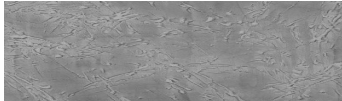

# COLOUR DETAILS

**Rock texture in  
Sydney Light and  
Tokyo Graphite  
colours**

### Special concrete effect

Sand texture in Tokyo Graphite colour

Winter texture in Sydney Light colour

Ocean texture in Chicago Grey colour

Desert texture in Tokyo Graphite colour

Snow texture in Sydney Light colour

Cloud texture in Chicago Grey colour

Autumn texture in Chicago Grey and Tokyo Graphite colours

Frost texture in Tokyo Graphite and Sydney Light colours

For more information on plasters and paints, go to [www.ceresit.ee](http://www.ceresit.ee)

Wave texture in Chicago Grey colour

Wind texture in Chicago Grey colour

Ice texture in Sydney Light colour

Lake texture in Sydney Light colour

Storm texture in Tokyo Graphite and Sydney Light colours

Rain texture in Tokyo Graphite colour