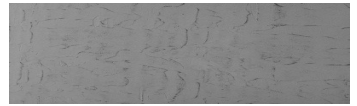

COLOUR DETAILS

**Rock texture in
Sydney Light and
Tokyo Graphite
colours**

Special concrete effect

Sand texture in Tokyo Graphite colour

Winter texture in Sydney Light colour

Ocean texture in Chicago Grey colour

Desert texture in Tokyo Graphite colour

Snow texture in Sydney Light colour

Cloud texture in Chicago Grey colour

Autumn texture in Chicago Grey and
Tokyo Graphite colours

Frost texture in Tokyo Graphite and
Sydney Light colours

Wave texture in Chicago Grey colour

Wind texture in Chicago Grey colour

Ice texture in Sydney Light colour

Lake texture in Sydney Light colour

Storm texture in Tokyo Graphite and Sydney Light colours

Rain texture in Tokyo Graphite colour