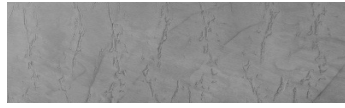

COLOUR DETAILS

**Rock texture in
Sydney Light and
Tokyo Graphite
colours**

Special concrete effect

Sand texture in Tokyo Graphite colour

Winter texture in Sydney Light colour

Ocean texture in Chicago Grey colour

Desert texture in Tokyo Graphite colour

Snow texture in Sydney Light colour

Cloud texture in Chicago Grey colour

Autumn texture in Chicago Grey and
Tokyo Graphite colours

Frost texture in Tokyo Graphite and
Sydney Light colours

Wave texture in Chicago Grey colour

Wind texture in Chicago Grey colour

Ice texture in Sydney Light colour

Lake texture in Sydney Light colour

Storm texture in Tokyo Graphite and Sydney Light colours

Rain texture in Tokyo Graphite colour