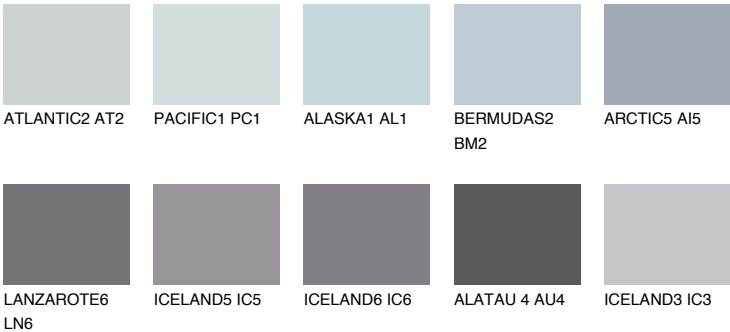

ARCTIC4 AI4

51% **TSR** 54%

Matching colours

COLOURS

INTENSE

For more information on plasters and paints, go to www.ceresit.ee

*The presented colours refer to plasters and paints offered by Ceresit. Due to the use of digital techniques, the presented colours might not represent the original ones, thus they cannot be considered as a reliable colour presentation. We recommend checking the authentic colour samples.