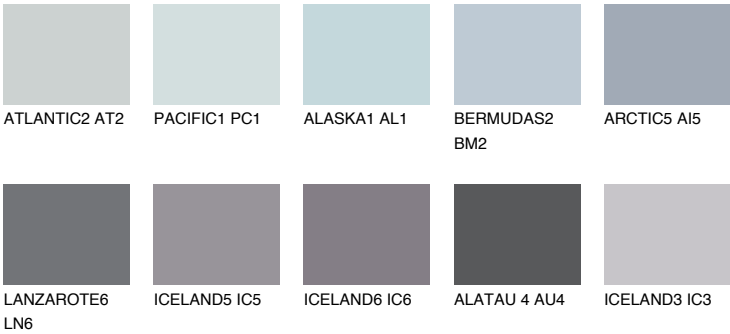

## ARCTIC4 AI4

51% **TSR** 54%

### Matching colours

#### COLOURS

#### INTENSE

For more information on plasters and paints, go to [www.ceresit.ee](http://www.ceresit.ee)

\*The presented colours refer to plasters and paints offered by Ceresit. Due to the use of digital techniques, the presented colours might not represent the original ones, thus they cannot be considered as a reliable colour presentation. We recommend checking the authentic colour samples.