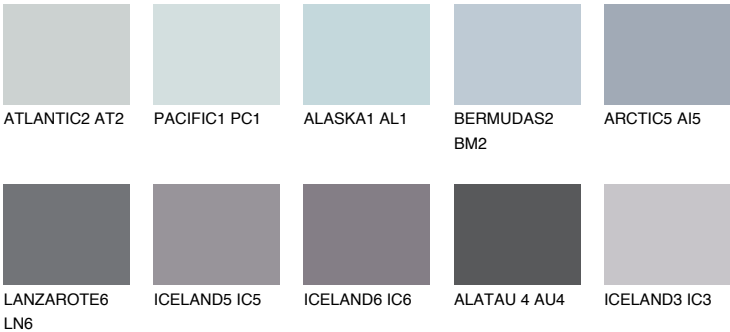

## ARCTIC4 AI4

51% **TSR** 54%

### Matching colours

#### COLOURS

#### INTENSE

For more information on plasters and paints, go to [www.ceresit.ee](http://www.ceresit.ee)

\*The presented colours refer to plasters and paints offered by Ceresit. Due to the use of digital techniques, the presented colours might not represent the original ones, thus they cannot be considered as a reliable colour presentation. We recommend checking the authentic colour samples.