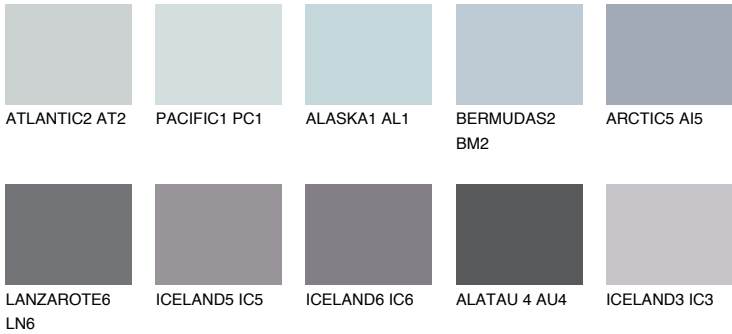

ARCTIC4 AI4

51% **TSR** 54%

Matching colours

COLOURS

INTENSE

For more information on plasters and paints, go to www.ceresit.ee

*The presented colours refer to plasters and paints offered by Ceresit. Due to the use of digital techniques, the presented colours might not represent the original ones, thus they cannot be considered as a reliable colour presentation. We recommend checking the authentic colour samples.