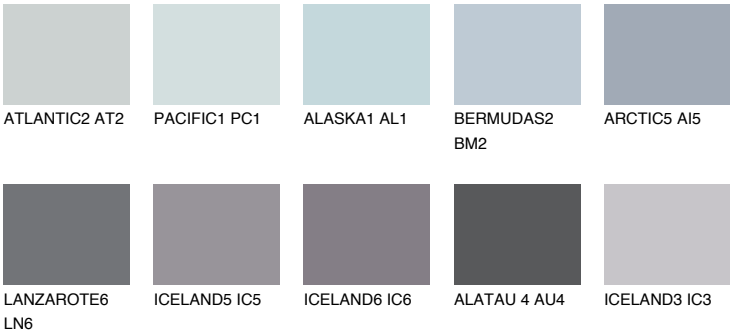

ARCTIC4 AI4

51% **TSR** 54%

Matching colours

COLOURS

INTENSE

For more information on plasters and paints, go to www.ceresit.ee

*The presented colours refer to plasters and paints offered by Ceresit. Due to the use of digital techniques, the presented colours might not represent the original ones, thus they cannot be considered as a reliable colour presentation. We recommend checking the authentic colour samples.