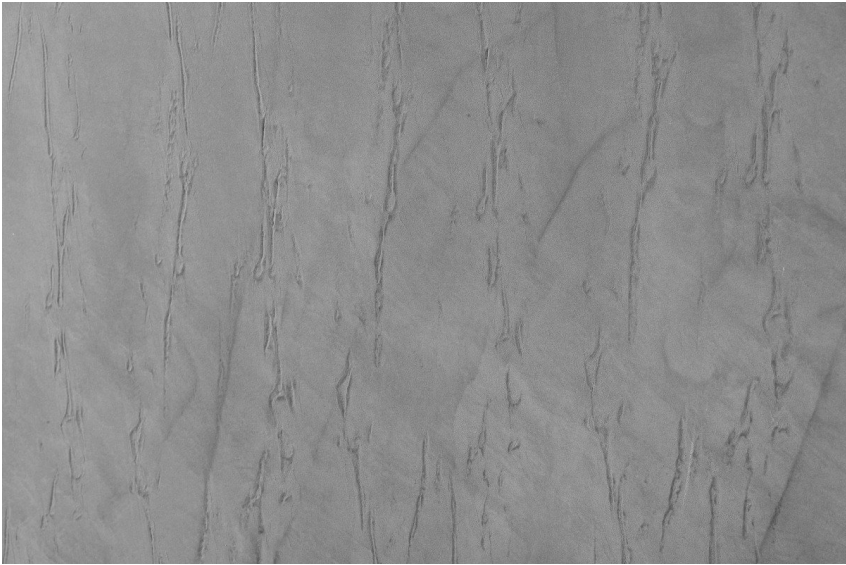

COLOUR DETAILS

Rain texture in Tokyo Graphite colour

Special concrete effect

Sand texture in Tokyo Graphite colour

Winter texture in Sydney Light colour

Ocean texture in Chicago Grey colour

Desert texture in Tokyo Graphite colour

Snow texture in Sydney Light colour

Cloud texture in Chicago Grey colour

Autumn texture in Chicago Grey and Tokyo Graphite colours

Frost texture in Tokyo Graphite and Sydney Light colours

Wave texture in Chicago Grey colour

Wind texture in Chicago Grey colour

Ice texture in Sydney Light colour

Lake texture in Sydney Light colour

For more information on plasters and paints, go to
www.ceresit.ee

*The presented colours refer to plasters and paints offered by Ceresit. Due to the use of digital techniques, the presented colours might not represent the original ones, thus they cannot be considered as a reliable colour presentation. We recommend checking the authentic colour samples.

Storm texture in Tokyo Graphite and Sydney Light colours

Rock texture in Sydney Light and Tokyo Graphite colours

For more information on plasters and paints, go to
www.ceresit.ee

*The presented colours refer to plasters and paints offered by Ceresit. Due to the use of digital techniques, the presented colours might not represent the original ones, thus they cannot be considered as a reliable colour presentation. We recommend checking the authentic colour samples.