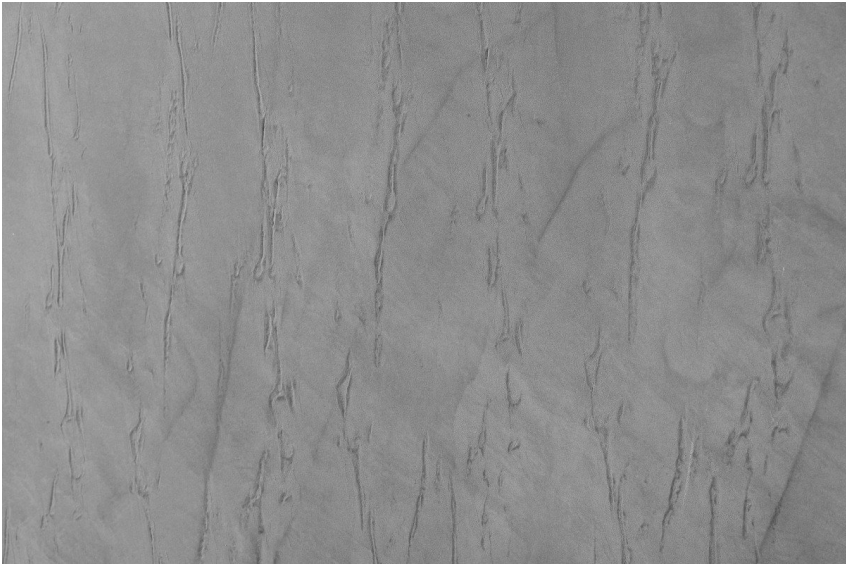

# COLOUR DETAILS

**Rain texture in Tokyo Graphite colour**

## Special concrete effect

Sand texture in Tokyo Graphite colour

Winter texture in Sydney Light colour

Ocean texture in Chicago Grey colour

Desert texture in Tokyo Graphite colour

Snow texture in Sydney Light colour

Cloud texture in Chicago Grey colour

Autumn texture in Chicago Grey and Tokyo Graphite colours

Frost texture in Tokyo Graphite and Sydney Light colours

Wave texture in Chicago Grey colour

Wind texture in Chicago Grey colour

Storm texture in Tokyo Graphite and Sydney Light colours

Rock texture in Sydney Light and Tokyo Graphite colours

For more information on plasters and paints, go to  
[www.ceresit.ee](http://www.ceresit.ee)