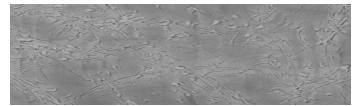

COLOUR DETAILS

Rain texture in Tokyo Graphite colour

Special concrete effect

Sand texture in Tokyo Graphite colour

Winter texture in Sydney Light colour

Ocean texture in Chicago Grey colour

Desert texture in Tokyo Graphite colour

Snow texture in Sydney Light colour

Cloud texture in Chicago Grey colour

Autumn texture in Chicago Grey and Tokyo Graphite colours

Frost texture in Tokyo Graphite and Sydney Light colours

Wave texture in Chicago Grey colour

Wind texture in Chicago Grey colour

Ice texture in Sydney Light colour

Lake texture in Sydney Light colour

For more information on plasters and paints, go to
www.ceresit.ee

*The presented colours refer to plasters and paints offered by Ceresit. Due to the use of digital techniques, the presented colours might not represent the original ones, thus they cannot be considered as a reliable colour presentation. We recommend checking the authentic colour samples.

Storm texture in Tokyo Graphite and Sydney Light colours

Rock texture in Sydney Light and Tokyo Graphite colours

For more information on plasters and paints, go to
www.ceresit.ee

*The presented colours refer to plasters and paints offered by Ceresit. Due to the use of digital techniques, the presented colours might not represent the original ones, thus they cannot be considered as a reliable colour presentation. We recommend checking the authentic colour samples.