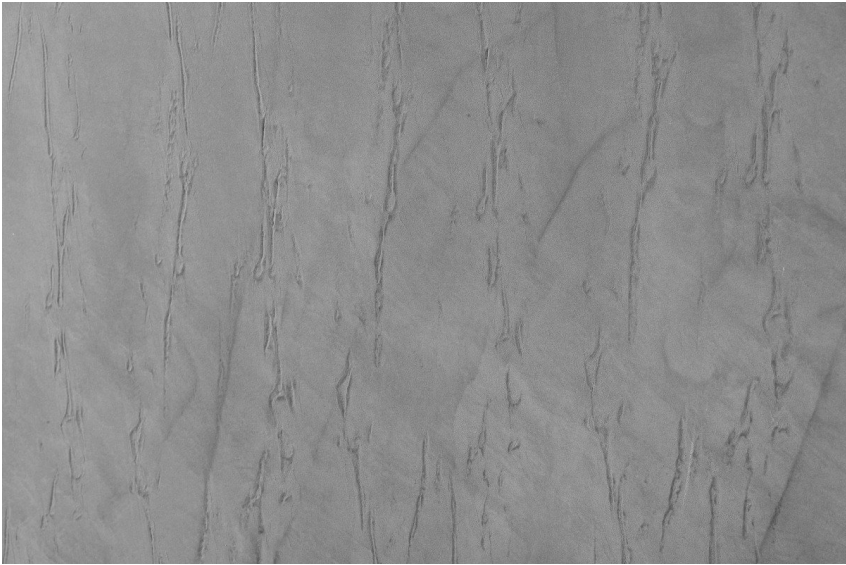

COLOUR DETAILS

Rain texture in Tokyo Graphite colour

Special concrete effect

Sand texture in Tokyo Graphite colour

Winter texture in Sydney Light colour

Ocean texture in Chicago Grey colour

Desert texture in Tokyo Graphite colour

Snow texture in Sydney Light colour

Cloud texture in Chicago Grey colour

Autumn texture in Chicago Grey and Tokyo Graphite colours

Frost texture in Tokyo Graphite and Sydney Light colours

Wave texture in Chicago Grey colour

Wind texture in Chicago Grey colour

Ice texture in Sydney Light colour

Lake texture in Sydney Light colour

For more information on plasters and paints, go to www.ceresit.ee

*The presented colours refer to plasters and paints offered by Ceresit. Due to the use of digital techniques, the presented colours might not represent the original ones, thus they cannot be considered as a reliable colour presentation. We recommend checking the authentic colour samples.

Storm texture in Tokyo Graphite and Sydney Light colours

Rock texture in Sydney Light and Tokyo Graphite colours

For more information on plasters and paints, go to
www.ceresit.ee

*The presented colours refer to plasters and paints offered by Ceresit. Due to the use of digital techniques, the presented colours might not represent the original ones, thus they cannot be considered as a reliable colour presentation. We recommend checking the authentic colour samples.