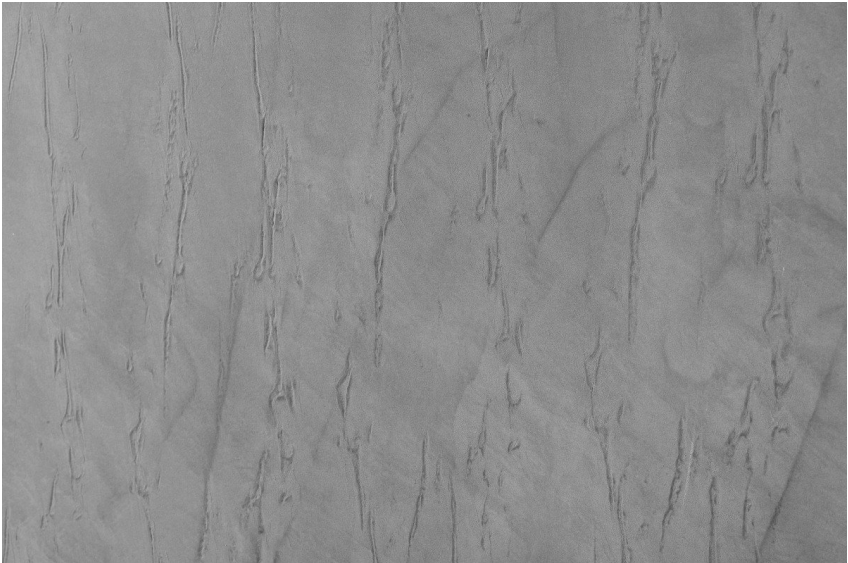

# COLOUR DETAILS

**Rain texture in Tokyo Graphite colour**

### Special concrete effect

Sand texture in Tokyo Graphite colour

Winter texture in Sydney Light colour

Ocean texture in Chicago Grey colour

Desert texture in Tokyo Graphite colour

Snow texture in Sydney Light colour

Cloud texture in Chicago Grey colour

Autumn texture in Chicago Grey and Tokyo Graphite colours

Frost texture in Tokyo Graphite and Sydney Light colours

Wave texture in Chicago Grey colour

Wind texture in Chicago Grey colour

Storm texture in Tokyo Graphite and Sydney Light colours

Rock texture in Sydney Light and Tokyo Graphite colours

For more information on plasters and paints, go to  
[www.ceresit.ee](http://www.ceresit.ee)