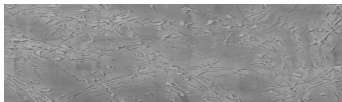

# COLOUR DETAILS

**Rain texture in Tokyo Graphite colour**

### Special concrete effect

Sand texture in Tokyo Graphite colour

Winter texture in Sydney Light colour

Ocean texture in Chicago Grey colour

Desert texture in Tokyo Graphite colour

Snow texture in Sydney Light colour

Cloud texture in Chicago Grey colour

Autumn texture in Chicago Grey and Tokyo Graphite colours

Frost texture in Tokyo Graphite and Sydney Light colours

Wave texture in Chicago Grey colour

Wind texture in Chicago Grey colour

Ice texture in Sydney Light colour

Lake texture in Sydney Light colour

For more information on plasters and paints, go to [www.ceresit.ee](http://www.ceresit.ee)

\*The presented colours refer to plasters and paints offered by Ceresit. Due to the use of digital techniques, the presented colours might not represent the original ones, thus they cannot be considered as a reliable colour presentation. We recommend checking the authentic colour samples.