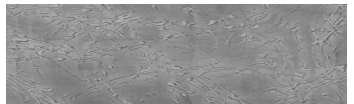

# COLOUR DETAILS

**Rain texture in Tokyo Graphite colour**

## Special concrete effect

Sand texture in Tokyo Graphite colour

Winter texture in Sydney Light colour

Ocean texture in Chicago Grey colour

Desert texture in Tokyo Graphite colour

Snow texture in Sydney Light colour

Cloud texture in Chicago Grey colour

Autumn texture in Chicago Grey and Tokyo Graphite colours

Frost texture in Tokyo Graphite and Sydney Light colours

Wave texture in Chicago Grey colour

Wind texture in Chicago Grey colour

Ice texture in Sydney Light colour

Lake texture in Sydney Light colour

For more information on plasters and paints, go to [www.ceresit.ee](http://www.ceresit.ee)

\*The presented colours refer to plasters and paints offered by Ceresit. Due to the use of digital techniques, the presented colours might not represent the original ones, thus they cannot be considered as a reliable colour presentation. We recommend checking the authentic colour samples.