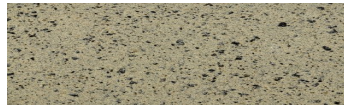

## Jamaica Brown

### Stone effect

Calcutta Anthracite

Mozambic Graphite

Africa Red

Norway Grey

Bolivia Red

California sand

Malaga Cream

Etna Grey

Madeira Green

For more information on plasters and paints, go to  
[www.ceresit.ee](http://www.ceresit.ee)

\*The presented colours refer to plasters and paints offered by Ceresit. Due to the use of digital techniques, the presented colours might not represent the original ones, thus they cannot be considered as a reliable colour presentation. We recommend checking the authentic colour samples.