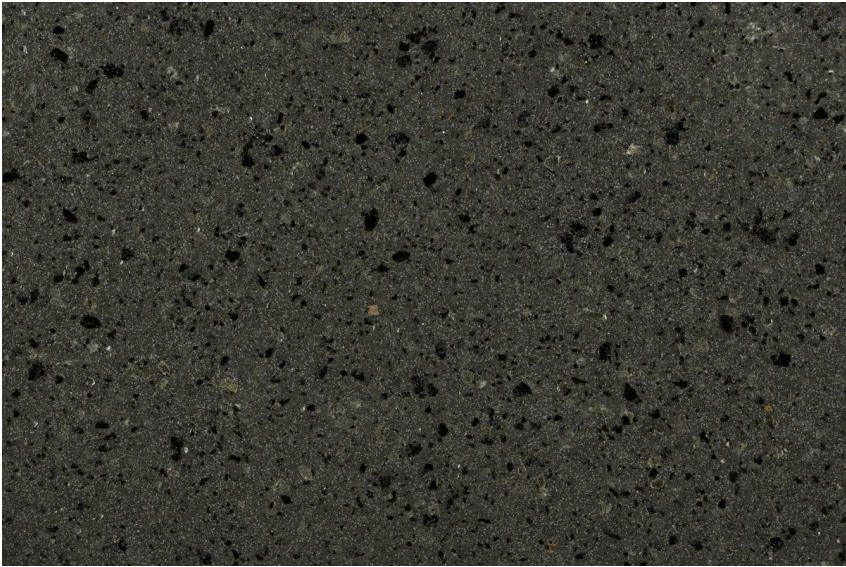

# COLOUR DETAILS

Norway Grey

### Stone effect

Calcutta Anthracite

Mozambic Graphite

Africa Red

Jamaica Brown

Bolivia Red

California sand

Malaga Cream

Etna Grey

Madeira Green

For more information on plasters and paints, go to [www.ceresit.ee](http://www.ceresit.ee)

\*The presented colours refer to plasters and paints offered by Ceresit. Due to the use of digital techniques, the presented colours might not represent the original ones, thus they cannot be considered as a reliable colour presentation. We recommend checking the authentic colour samples.