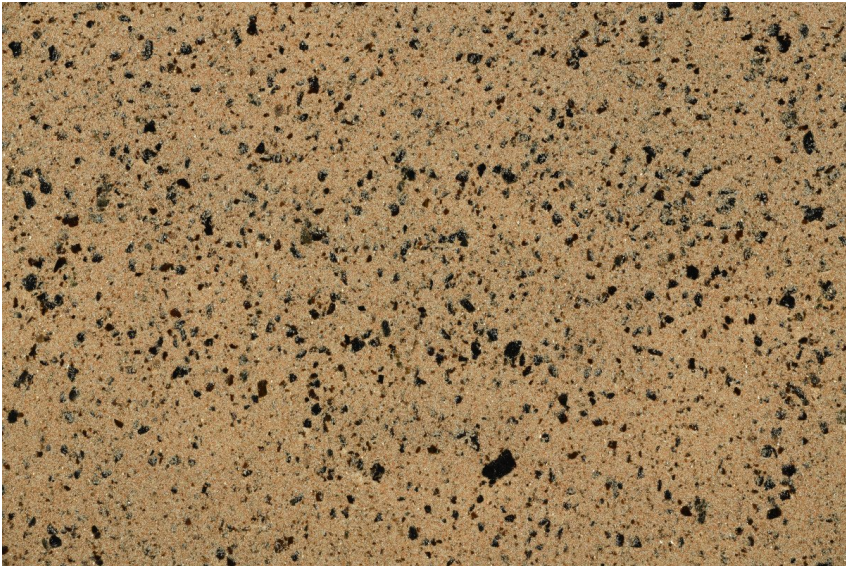

COLOUR DETAILS

California sand

Stone effect

Calcutta Anthracite

Mozambic Graphite

Africa Red

Jamaica Brown

Norway Grey

Bolivia Red

Malaga Cream

Etna Grey

Madeira Green

For more information on plasters and paints, go to www.ceresit.ee

*The presented colours refer to plasters and paints offered by Ceresit. Due to the use of digital techniques, the presented colours might not represent the original ones, thus they cannot be considered as a reliable colour presentation. We recommend checking the authentic colour samples.