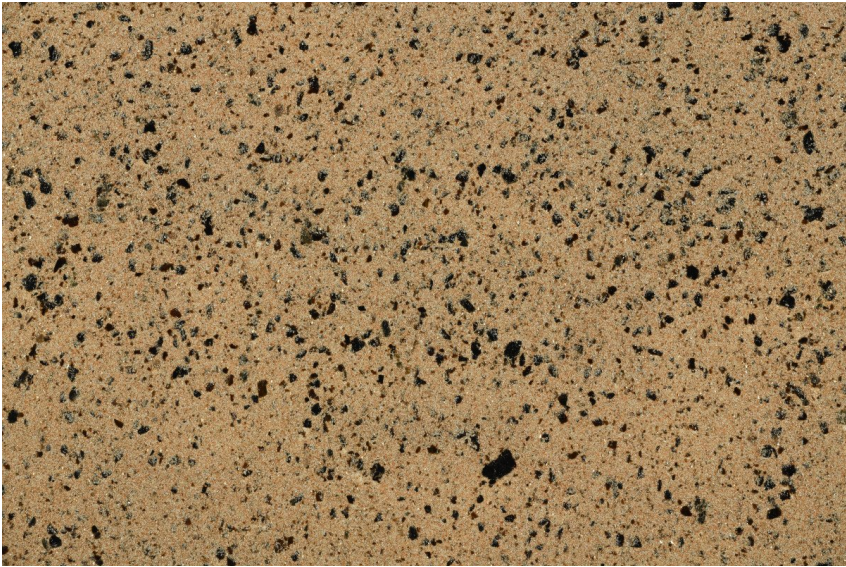

# COLOUR DETAILS

California sand

## Stone effect

Calcutta Anthracite

Mozambic Graphite

Africa Red

Jamaica Brown

Norway Grey

Bolivia Red

Malaga Cream

Etna Grey

Madeira Green

For more information on plasters and paints, go to  
[www.ceresit.ee](http://www.ceresit.ee)

\*The presented colours refer to plasters and paints offered by Ceresit. Due to the use of digital techniques, the presented colours might not represent the original ones, thus they cannot be considered as a reliable colour presentation. We recommend checking the authentic colour samples.