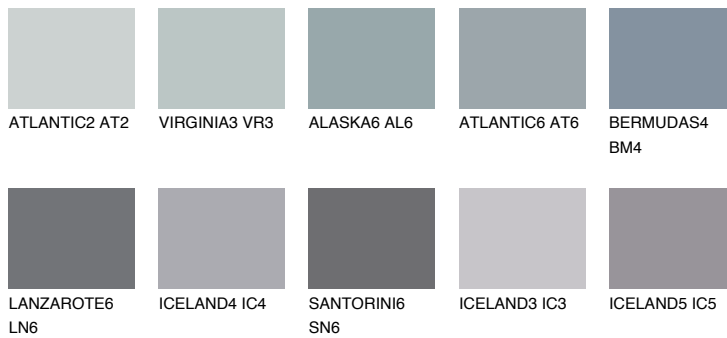

# COLOUR DETAILS

## ARCTIC5 AI5

40% **TSR** 55%

### Matching colours

#### COLOURS