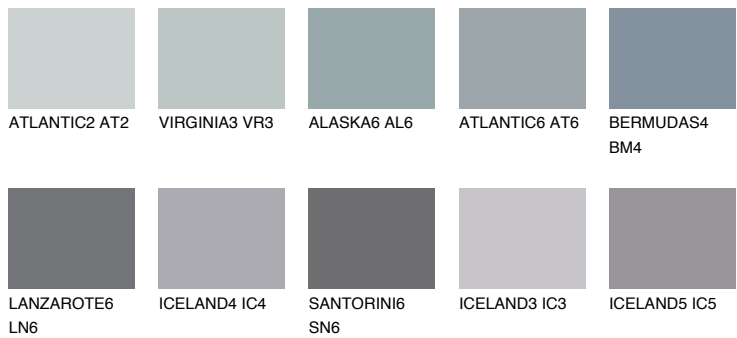

COLOUR DETAILS

ARCTIC5 AI5

40% TSR 55%

Matching colours

COLOURS

INTENSE

For more information on plasters and paints, go to www.ceresit.ee

*The presented colours refer to plasters and paints offered by Ceresit. Due to the use of digital techniques, the presented colours might not represent the original ones, thus they cannot be considered as a reliable colour presentation. We recommend checking the authentic colour samples.