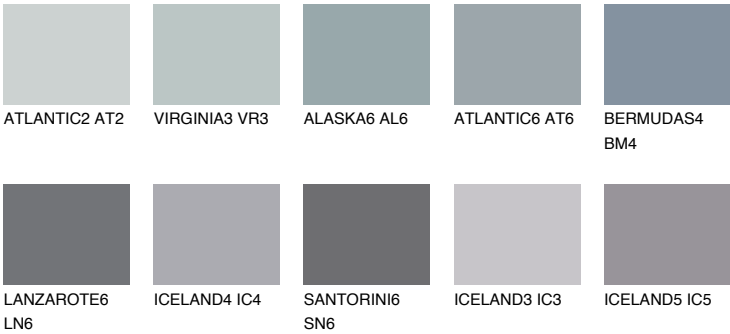

## ARCTIC5 AI5

40% **TSR** 55%

### Matching colours

#### COLOURS

#### INTENSE

For more information on plasters and paints, go to [www.ceresit.ee](http://www.ceresit.ee)

\*The presented colours refer to plasters and paints offered by Ceresit. Due to the use of digital techniques, the presented colours might not represent the original ones, thus they cannot be considered as a reliable colour presentation. We recommend checking the authentic colour samples.