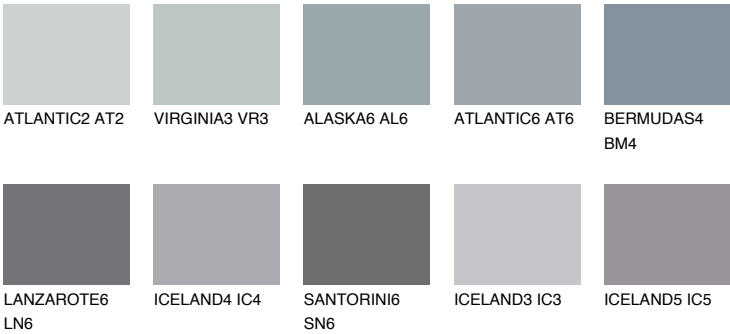

ARCTIC5 AI5

40% **TSR** 55%

Matching colours

COLOURS

INTENSE

For more information on plasters and paints, go to www.ceresit.ee

*The presented colours refer to plasters and paints offered by Ceresit. Due to the use of digital techniques, the presented colours might not represent the original ones, thus they cannot be considered as a reliable colour presentation. We recommend checking the authentic colour samples.