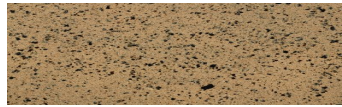

## Stone effect

Calcutta Anthracite

Mozambic Graphite

Africa Red

Jamaica Brown

Norway Grey

Bolivia Red

California sand

Malaga Cream

Etna Grey

For more information on plasters and paints, go to  
[www.ceresit.ee](http://www.ceresit.ee)

\*The presented colours refer to plasters and paints offered by Ceresit. Due to the use of digital techniques, the presented colours might not represent the original ones, thus they cannot be considered as a reliable colour presentation. We recommend checking the authentic colour samples.