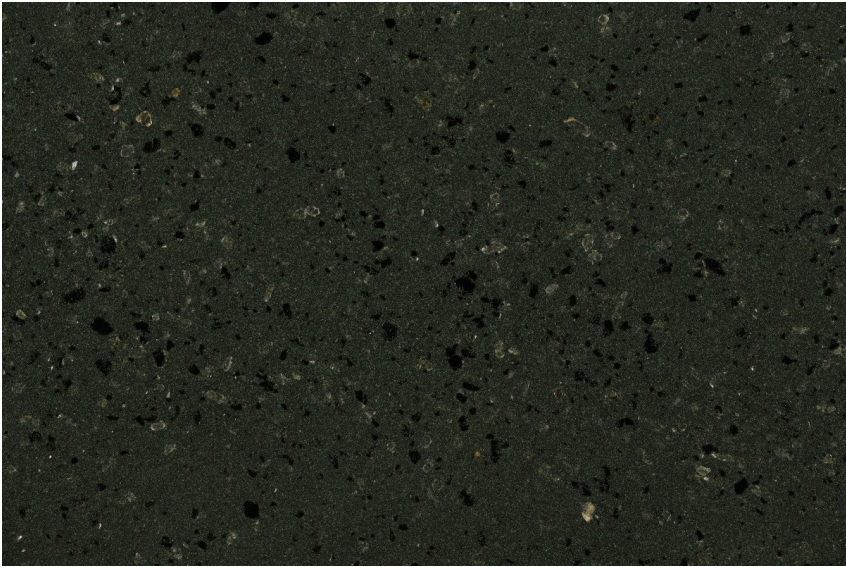

# COLOUR DETAILS

**Madeira Green**

## Stone effect

Calcutta Anthracite

Mozambic Graphite

Africa Red

Jamaica Brown

Norway Grey

Bolivia Red

California sand

Malaga Cream

Etna Grey

For more information on plasters and paints, go to  
[www.ceresit.ee](http://www.ceresit.ee)

\*The presented colours refer to plasters and paints offered by Ceresit. Due to the use of digital techniques, the presented colours might not represent the original ones, thus they cannot be considered as a reliable colour presentation. We recommend checking the authentic colour samples.