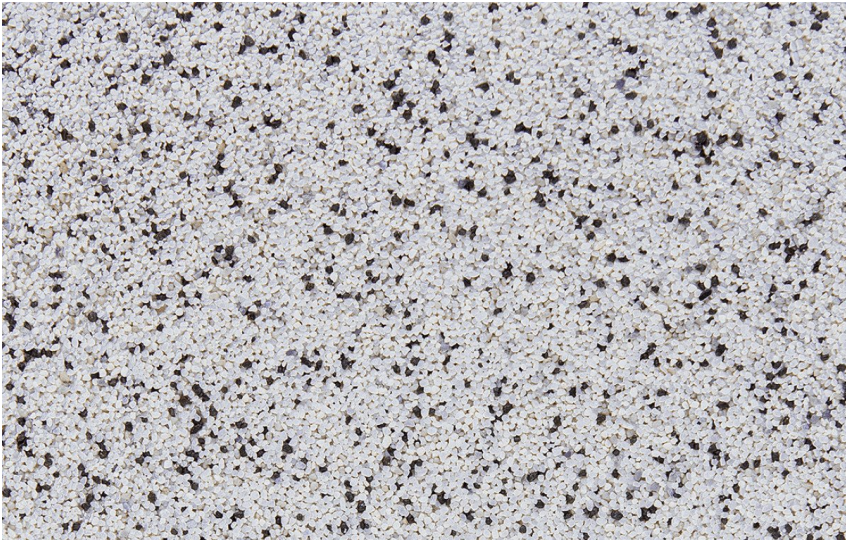

COLOUR DETAILS

Dolomite3

For more information on plasters and paints, go to www.ceresit.ee

*The presented colours refer to plasters and paints offered by Ceresit. Due to the use of digital techniques, the presented colours might not represent the original ones, thus they cannot be considered as a reliable colour presentation. We recommend checking the authentic colour samples.