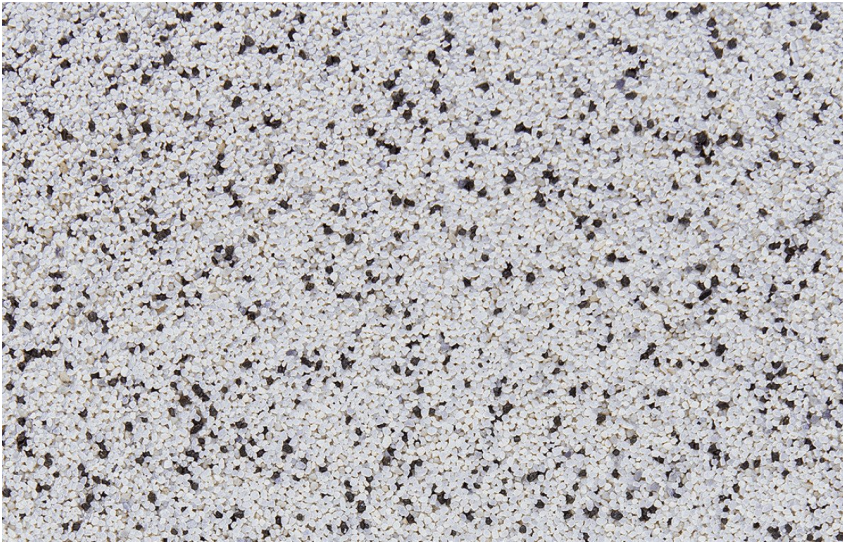

COLOUR DETAILS

Dolomite3

For more information on plasters and paints, go to
www.ceresit.ee

*The presented colours refer to plasters and paints offered by Ceresit. Due to the use of digital techniques, the presented colours might not represent the original ones, thus they cannot be considered as a reliable colour presentation. We recommend checking the authentic colour samples.