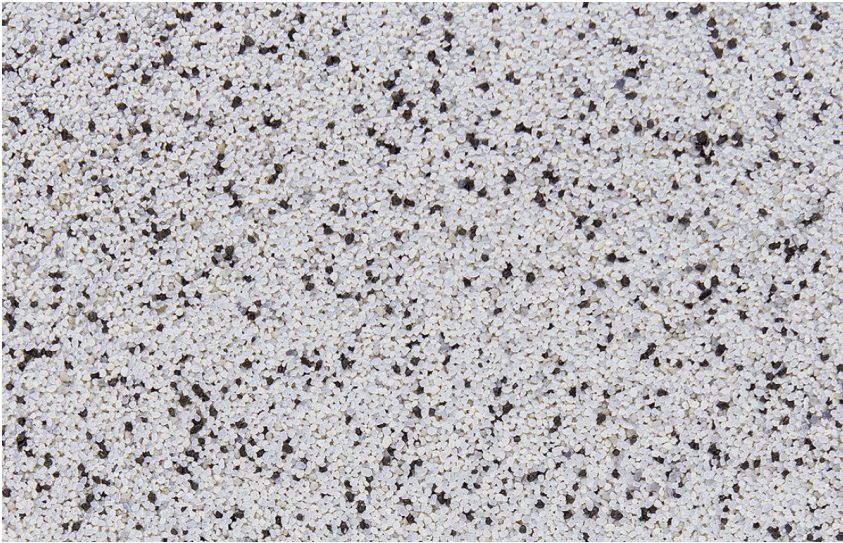

# COLOUR DETAILS

**Dolomite3**

For more information on plasters and paints, go to  
[www.ceresit.ee](http://www.ceresit.ee)

\*The presented colours refer to plasters and paints offered by Ceresit. Due to the use of digital techniques, the presented colours might not represent the original ones, thus they cannot be considered as a reliable colour presentation. We recommend checking the authentic colour samples.