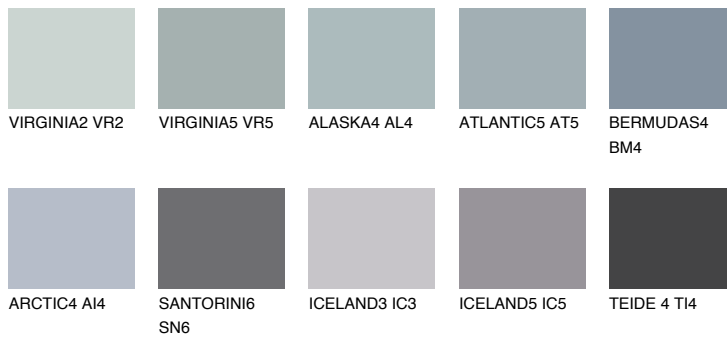

ARCTIC6 AI6

29% **TSR** 31%

Matching colours

COLOURS

INTENSE

For more information on plasters and paints, go to www.ceresit.ee

*The presented colours refer to plasters and paints offered by Ceresit. Due to the use of digital techniques, the presented colours might not represent the original ones, thus they cannot be considered as a reliable colour presentation. We recommend checking the authentic colour samples.