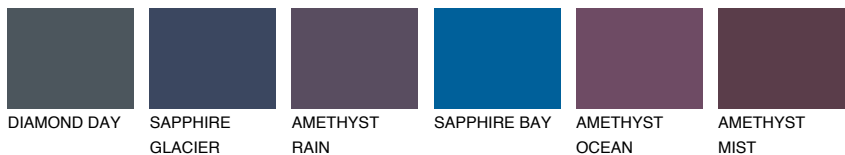

ARCTIC6 AI6

☀ 29% **TSR** 31%

Matching colours

COLOURS

INTENSE

For more information on plasters and paints, go to www.ceresit.ee

*The presented colours refer to plasters and paints offered by Ceresit. Due to the use of digital techniques, the presented colours might not represent the original ones, thus they cannot be considered as a reliable colour presentation. We recommend checking the authentic colour samples.