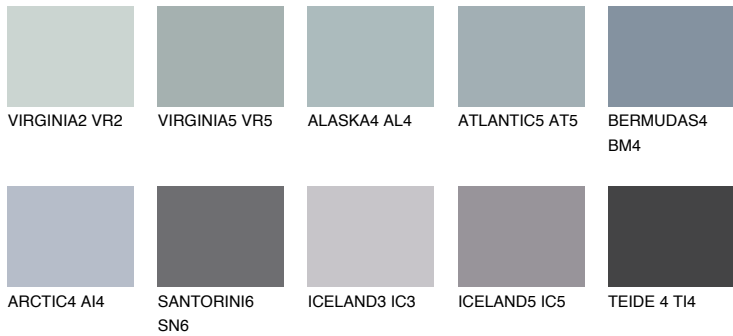

## ARCTIC6 AI6

☀️ 29%    **TSR** 31%

### Matching colours

#### COLOURS

#### INTENSE

For more information on plasters and paints, go to [www.ceresit.ee](http://www.ceresit.ee)

\*The presented colours refer to plasters and paints offered by Ceresit. Due to the use of digital techniques, the presented colours might not represent the original ones, thus they cannot be considered as a reliable colour presentation. We recommend checking the authentic colour samples.