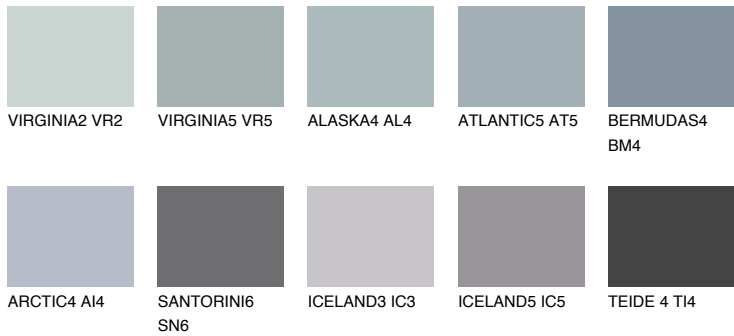

ARCTIC6 AI6

☀ 29% **TSR** 31%

Matching colours

COLOURS

INTENSE

For more information on plasters and paints, go to www.ceresit.ee

*The presented colours refer to plasters and paints offered by Ceresit. Due to the use of digital techniques, the presented colours might not represent the original ones, thus they cannot be considered as a reliable colour presentation. We recommend checking the authentic colour samples.