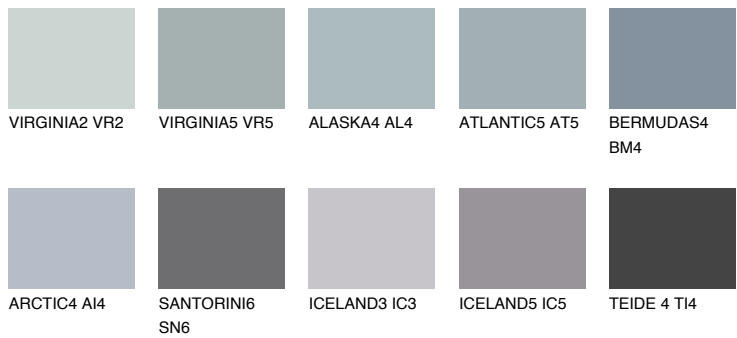

ARCTIC6 AI6

☀ 29% **TSR** 31%

Matching colours

COLOURS

INTENSE

For more information on plasters and paints, go to www.ceresit.ee

*The presented colours refer to plasters and paints offered by Ceresit. Due to the use of digital techniques, the presented colours might not represent the original ones, thus they cannot be considered as a reliable colour presentation. We recommend checking the authentic colour samples.