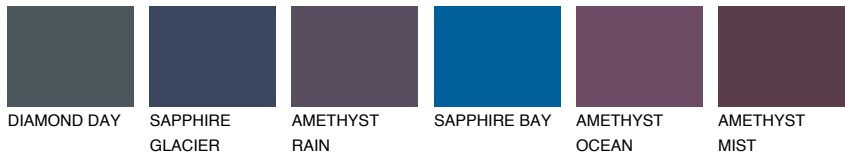

ARCTIC6 AI6

☀ 29% **TSR** 31%

Matching colours

COLOURS

INTENSE

For more information on plasters and paints, go to www.ceresit.ee

*The presented colours refer to plasters and paints offered by Ceresit. Due to the use of digital techniques, the presented colours might not represent the original ones, thus they cannot be considered as a reliable colour presentation. We recommend checking the authentic colour samples.