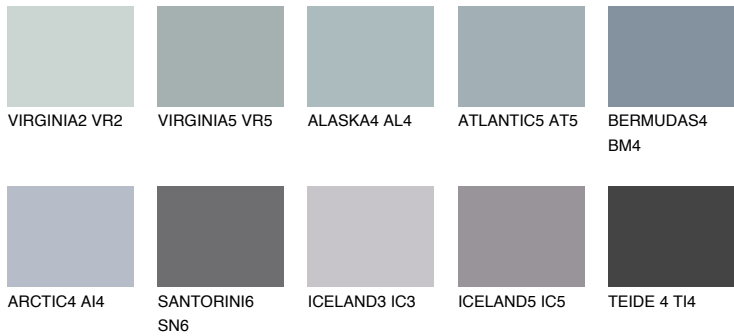

ARCTIC6 AI6

☀️ 29% **TSR** 31%

Matching colours

COLOURS

INTENSE

For more information on plasters and paints, go to www.ceresit.ee

*The presented colours refer to plasters and paints offered by Ceresit. Due to the use of digital techniques, the presented colours might not represent the original ones, thus they cannot be considered as a reliable colour presentation. We recommend checking the authentic colour samples.