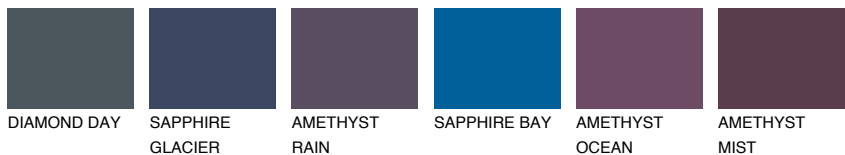

ARCTIC6 AI6

☀ 29%   **TSR** 31%

Matching colours

COLOURS

INTENSE

For more information on plasters and paints, go to
www.ceresit.ee

*The presented colours refer to plasters and paints offered by Ceresit. Due to the use of digital techniques, the presented colours might not represent the original ones, thus they cannot be considered as a reliable colour presentation. We recommend checking the authentic colour samples.