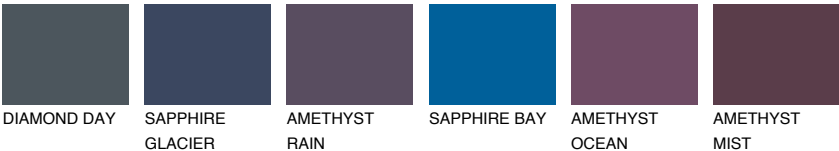

ARCTIC6 AI6

☀ 29%   **TSR** 31%

Matching colours

COLOURS

INTENSE

For more information on plasters and paints, go to www.ceresit.ee

*The presented colours refer to plasters and paints offered by Ceresit. Due to the use of digital techniques, the presented colours might not represent the original ones, thus they cannot be considered as a reliable colour presentation. We recommend checking the authentic colour samples.