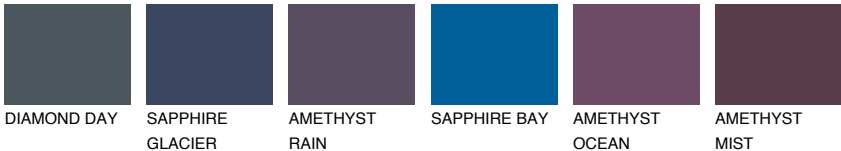

ARCTIC6 AI6

☀ 29% **TSR** 31%

Matching colours

COLOURS

INTENSE

For more information on plasters and paints, go to www.ceresit.ee

*The presented colours refer to plasters and paints offered by Ceresit. Due to the use of digital techniques, the presented colours might not represent the original ones, thus they cannot be considered as a reliable colour presentation. We recommend checking the authentic colour samples.