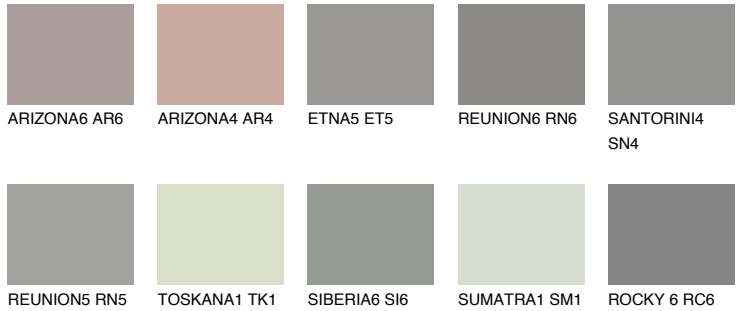

COLOUR DETAILS

ROCKY 1 RC1

36% **TSR** 33%

Matching colours

COLOURS

INTENSE

For more information on plasters and paints, go to www.ceresit.ee

*The presented colours refer to plasters and paints offered by Ceresit. Due to the use of digital techniques, the presented colours might not represent the original ones, thus they cannot be considered as a reliable colour presentation. We recommend checking the authentic colour samples.