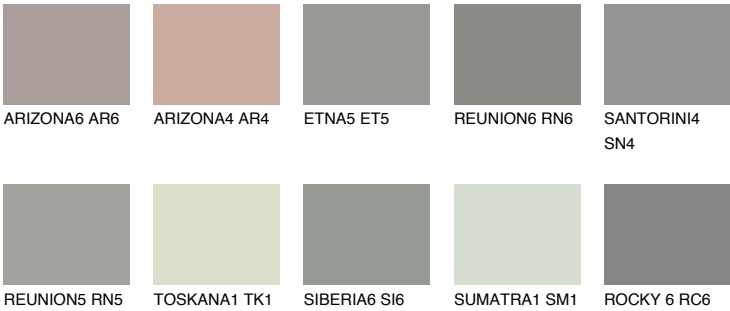

ROCKY 1 RC1

36% **TSR** 33%

Matching colours

COLOURS

INTENSE

For more information on plasters and paints, go to www.ceresit.ee

*The presented colours refer to plasters and paints offered by Ceresit. Due to the use of digital techniques, the presented colours might not represent the original ones, thus they cannot be considered as a reliable colour presentation. We recommend checking the authentic colour samples.