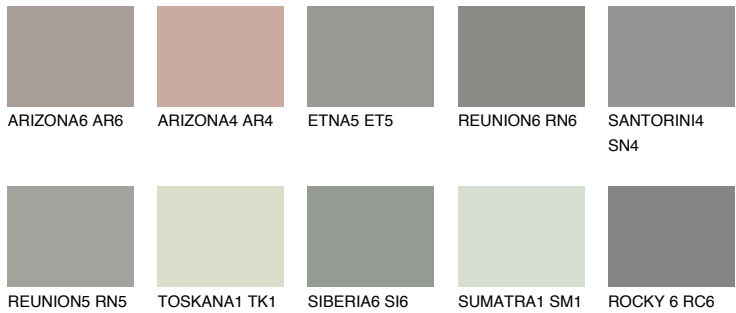

COLOUR DETAILS

ROCKY 1 RC1

36% **TSR** 33%

Matching colours

COLOURS

INTENSE

For more information on plasters and paints, go to www.ceresit.ee

*The presented colours refer to plasters and paints offered by Ceresit. Due to the use of digital techniques, the presented colours might not represent the original ones, thus they cannot be considered as a reliable colour presentation. We recommend checking the authentic colour samples.