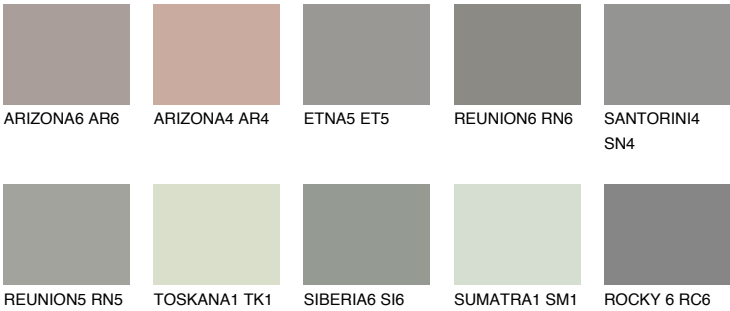

## ROCKY 1 RC1

36% **TSR** 33%

### Matching colours

#### COLOURS

#### INTENSE

For more information on plasters and paints, go to [www.ceresit.ee](http://www.ceresit.ee)

\*The presented colours refer to plasters and paints offered by Ceresit. Due to the use of digital techniques, the presented colours might not represent the original ones, thus they cannot be considered as a reliable colour presentation. We recommend checking the authentic colour samples.