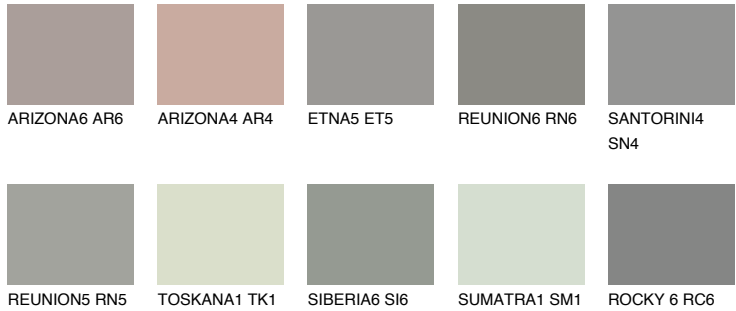

# COLOUR DETAILS

### Matching colours

#### COLOURS

#### INTENSE

For more information on plasters and paints, go to [www.ceresit.ee](http://www.ceresit.ee)

\*The presented colours refer to plasters and paints offered by Ceresit. Due to the use of digital techniques, the presented colours might not represent the original ones, thus they cannot be considered as a reliable colour presentation. We recommend checking the authentic colour samples.