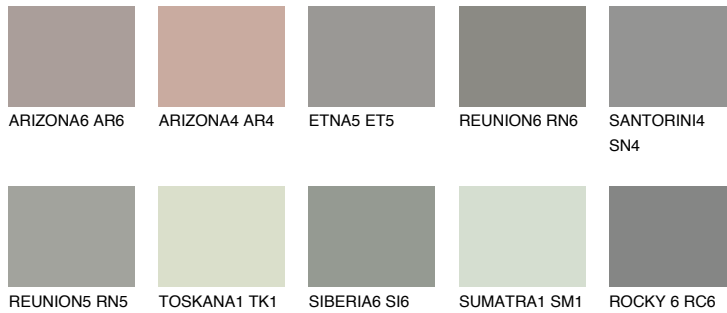

COLOUR DETAILS

ROCKY 1 RC1

36% **TSR** 33%

Matching colours

COLOURS

INTENSE

For more information on plasters and paints, go to www.ceresit.ee

*The presented colours refer to plasters and paints offered by Ceresit. Due to the use of digital techniques, the presented colours might not represent the original ones, thus they cannot be considered as a reliable colour presentation. We recommend checking the authentic colour samples.