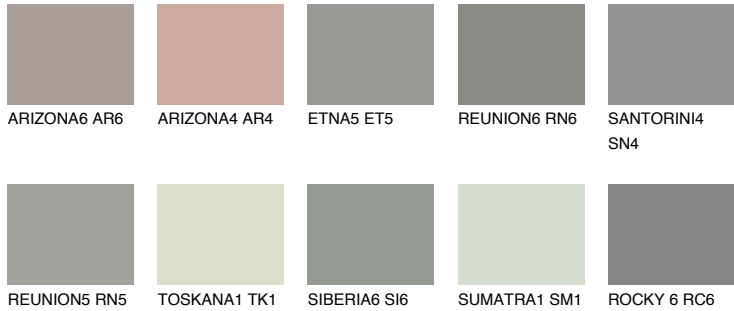

COLOUR DETAILS

ROCKY 1 RC1

36% **TSR** 33%

Matching colours

COLOURS

INTENSE

For more information on plasters and paints, go to www.ceresit.ee

*The presented colours refer to plasters and paints offered by Ceresit. Due to the use of digital techniques, the presented colours might not represent the original ones, thus they cannot be considered as a reliable colour presentation. We recommend checking the authentic colour samples.