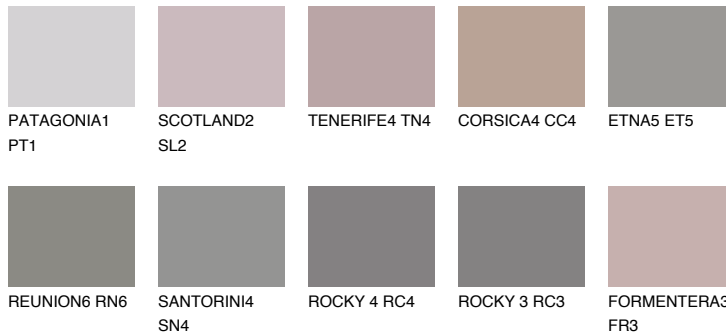

COLOUR DETAILS

ROCKY 2 RC2

☀ 25% **TSR** 22%

Matching colours

COLOURS

INTENSE

For more information on plasters and paints, go to www.ceresit.ee

*The presented colours refer to plasters and paints offered by Ceresit. Due to the use of digital techniques, the presented colours might not represent the original ones, thus they cannot be considered as a reliable colour presentation. We recommend checking the authentic colour samples.