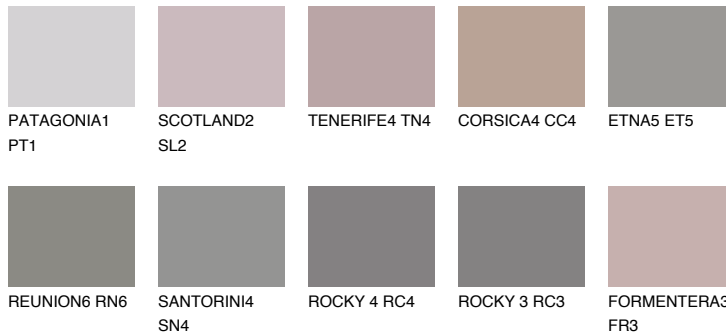

COLOUR DETAILS

ROCKY 2 RC2

☀ 25% **TSR** 22%

Matching colours

COLOURS

INTENSE

For more information on plasters and paints, go to
www.ceresit.ee

*The presented colours refer to plasters and paints offered by Ceresit. Due to the use of digital techniques, the presented colours might not represent the original ones, thus they cannot be considered as a reliable colour presentation. We recommend checking the authentic colour samples.