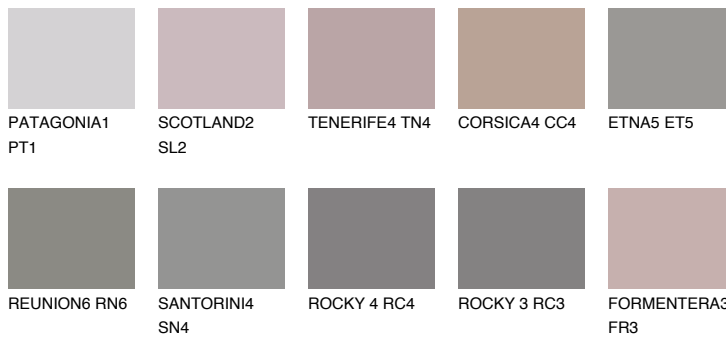

COLOUR DETAILS

ROCKY 2 RC2

☀ 25% **TSR** 22%

Matching colours

COLOURS

INTENSE

For more information on plasters and paints, go to www.ceresit.ee

*The presented colours refer to plasters and paints offered by Ceresit. Due to the use of digital techniques, the presented colours might not represent the original ones, thus they cannot be considered as a reliable colour presentation. We recommend checking the authentic colour samples.