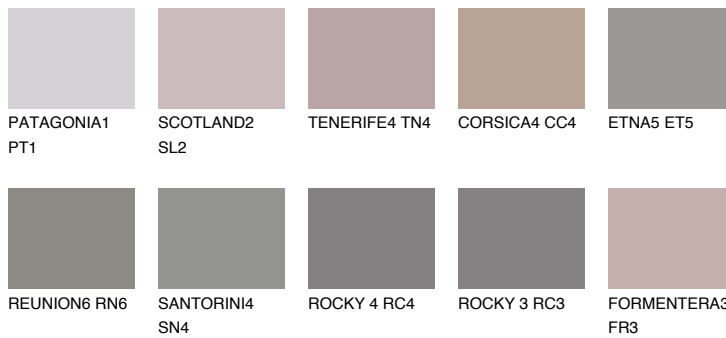

COLOUR DETAILS

ROCKY 2 RC2

☀ 25% **TSR 22%**

Matching colours

COLOURS

INTENSE

For more information on plasters and paints, go to www.ceresit.ee

*The presented colours refer to plasters and paints offered by Ceresit. Due to the use of digital techniques, the presented colours might not represent the original ones, thus they cannot be considered as a reliable colour presentation. We recommend checking the authentic colour samples.