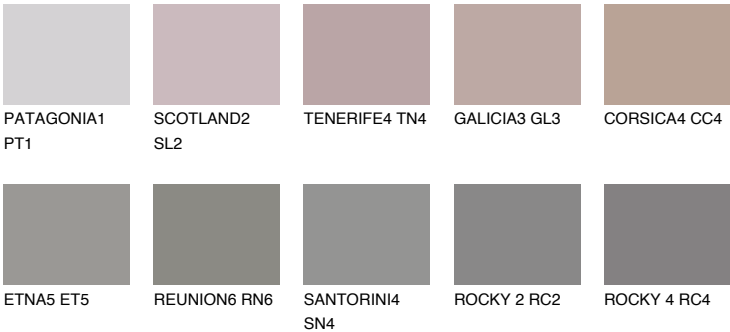

ROCKY 3 RC3

22% TSR 21%

Matching colours

COLOURS

INTENSE

For more information on plasters and paints, go to www.ceresit.ee

*The presented colours refer to plasters and paints offered by Ceresit. Due to the use of digital techniques, the presented colours might not represent the original ones, thus they cannot be considered as a reliable colour presentation. We recommend checking the authentic colour samples.