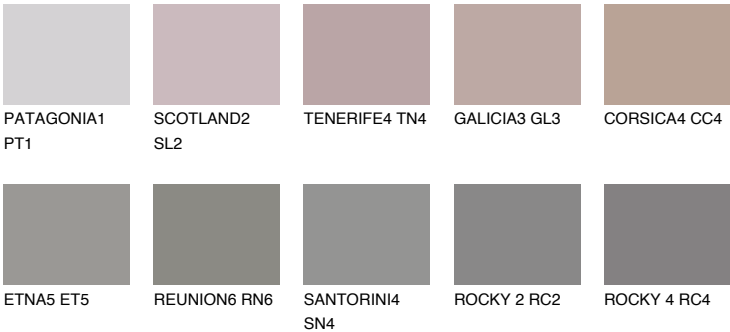

ROCKY 3 RC3

22% **TSR** 21%

Matching colours

COLOURS

INTENSE

For more information on plasters and paints, go to www.ceresit.ee

*The presented colours refer to plasters and paints offered by Ceresit. Due to the use of digital techniques, the presented colours might not represent the original ones, thus they cannot be considered as a reliable colour presentation. We recommend checking the authentic colour samples.