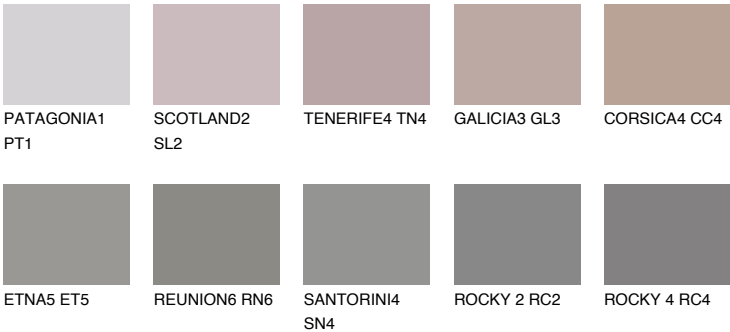

## ROCKY 3 RC3

22% **TSR** 21%

### Matching colours

#### COLOURS

#### INTENSE

For more information on plasters and paints, go to [www.ceresit.ee](http://www.ceresit.ee)

\*The presented colours refer to plasters and paints offered by Ceresit. Due to the use of digital techniques, the presented colours might not represent the original ones, thus they cannot be considered as a reliable colour presentation. We recommend checking the authentic colour samples.