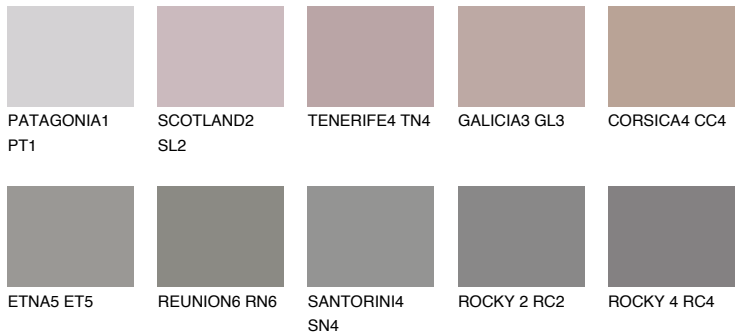

# COLOUR DETAILS

## ROCKY 3 RC3

22% TSR 21%

### Matching colours

#### COLOURS