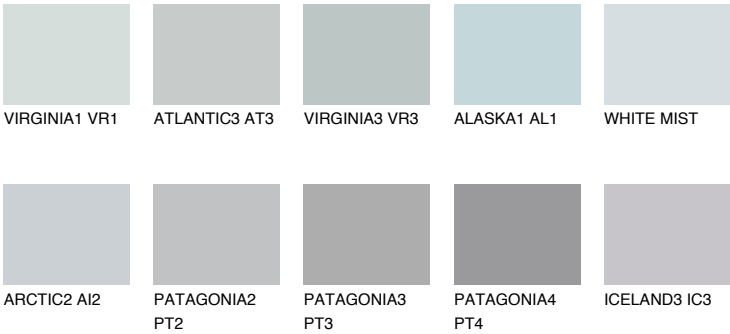

AZORES1 AZ1

65% TSR 65%

Matching colours

COLOURS

INTENSE

For more information on plasters and paints, go to www.ceresit.ee

*The presented colours refer to plasters and paints offered by Ceresit. Due to the use of digital techniques, the presented colours might not represent the original ones, thus they cannot be considered as a reliable colour presentation. We recommend checking the authentic colour samples.