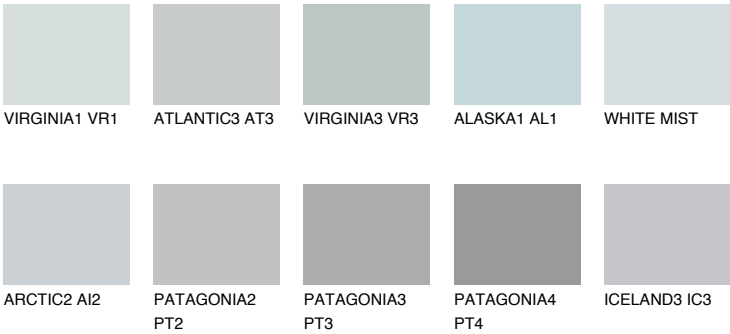

## AZORES1 AZ1

65% TSR 65%

### Matching colours

#### COLOURS

#### INTENSE

For more information on plasters and paints, go to [www.ceresit.ee](http://www.ceresit.ee)

\*The presented colours refer to plasters and paints offered by Ceresit. Due to the use of digital techniques, the presented colours might not represent the original ones, thus they cannot be considered as a reliable colour presentation. We recommend checking the authentic colour samples.