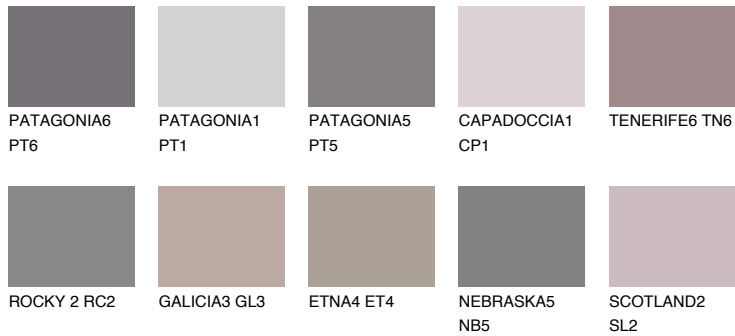

COLOUR DETAILS

ROCKY 4 RC4

☀️ 22% **TSR** 19%

Matching colours

COLOURS

INTENSE

For more information on plasters and paints, go to
www.ceresit.ee

*The presented colours refer to plasters and paints offered by Ceresit. Due to the use of digital techniques, the presented colours might not represent the original ones, thus they cannot be considered as a reliable colour presentation. We recommend checking the authentic colour samples.