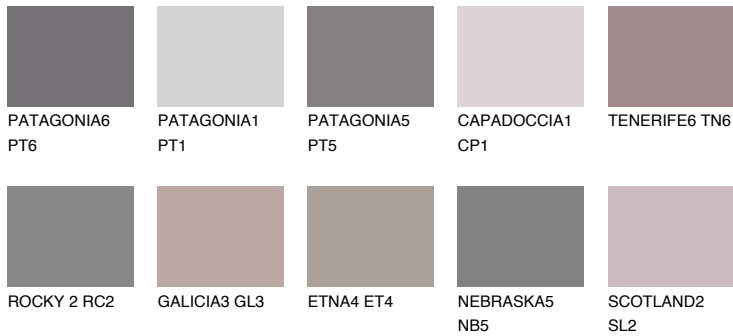

COLOUR DETAILS

ROCKY 4 RC4

☀ 22% **TSR** 19%

Matching colours

COLOURS

INTENSE

For more information on plasters and paints, go to www.ceresit.ee

*The presented colours refer to plasters and paints offered by Ceresit. Due to the use of digital techniques, the presented colours might not represent the original ones, thus they cannot be considered as a reliable colour presentation. We recommend checking the authentic colour samples.