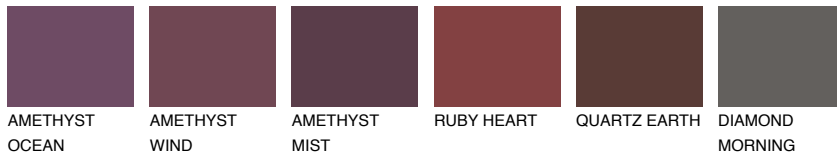

COLOUR DETAILS

ROCKY 4 RC4

☀ 22% **TSR** 19%

Matching colours

COLOURS

INTENSE

For more information on plasters and paints, go to www.ceresit.ee

*The presented colours refer to plasters and paints offered by Ceresit. Due to the use of digital techniques, the presented colours might not represent the original ones, thus they cannot be considered as a reliable colour presentation. We recommend checking the authentic colour samples.