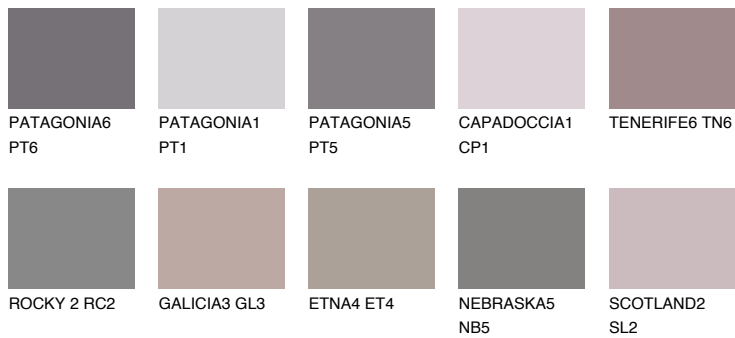

COLOUR DETAILS

ROCKY 4 RC4

☀ 22% **TSR** 19%

Matching colours

COLOURS

INTENSE

For more information on plasters and paints, go to www.ceresit.ee

*The presented colours refer to plasters and paints offered by Ceresit. Due to the use of digital techniques, the presented colours might not represent the original ones, thus they cannot be considered as a reliable colour presentation. We recommend checking the authentic colour samples.