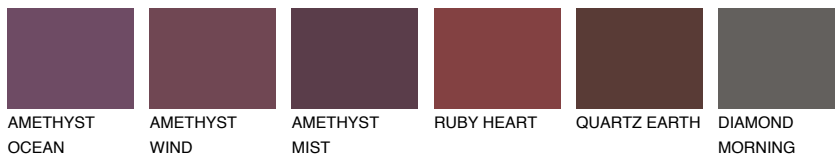

COLOUR DETAILS

ROCKY 4 RC4

☀ 22% **TSR** 19%

Matching colours

COLOURS

INTENSE

For more information on plasters and paints, go to www.ceresit.ee

*The presented colours refer to plasters and paints offered by Ceresit. Due to the use of digital techniques, the presented colours might not represent the original ones, thus they cannot be considered as a reliable colour presentation. We recommend checking the authentic colour samples.