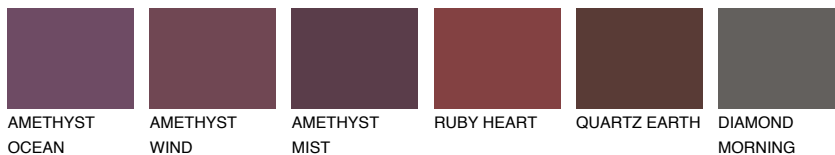

COLOUR DETAILS

ROCKY 4 RC4

☀️ 22% **TSR** 19%

Matching colours

COLOURS

INTENSE

For more information on plasters and paints, go to www.ceresit.ee

*The presented colours refer to plasters and paints offered by Ceresit. Due to the use of digital techniques, the presented colours might not represent the original ones, thus they cannot be considered as a reliable colour presentation. We recommend checking the authentic colour samples.