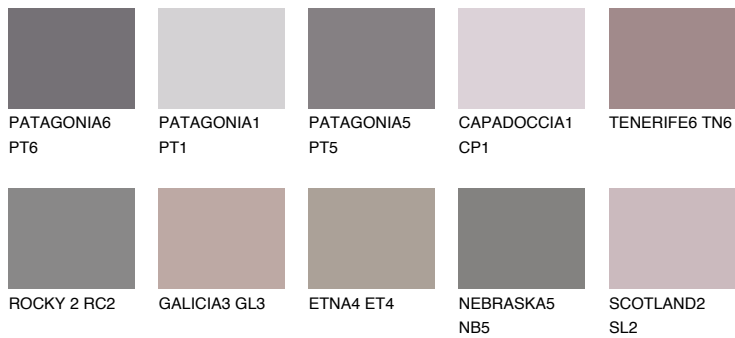

COLOUR DETAILS

ROCKY 4 RC4

☀️ 22% **TSR** 19%

Matching colours

COLOURS

INTENSE

For more information on plasters and paints, go to www.ceresit.ee

*The presented colours refer to plasters and paints offered by Ceresit. Due to the use of digital techniques, the presented colours might not represent the original ones, thus they cannot be considered as a reliable colour presentation. We recommend checking the authentic colour samples.