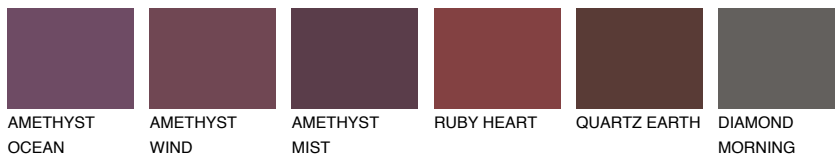

COLOUR DETAILS

ROCKY 4 RC4

☀ 22%   **TSR** 19%

Matching colours

COLOURS

INTENSE

For more information on plasters and paints, go to www.ceresit.ee

*The presented colours refer to plasters and paints offered by Ceresit. Due to the use of digital techniques, the presented colours might not represent the original ones, thus they cannot be considered as a reliable colour presentation. We recommend checking the authentic colour samples.