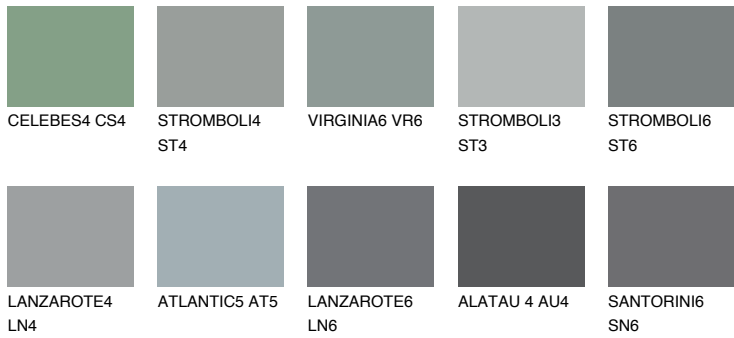

COLOUR DETAILS

ROCKY 5 RC5

☀ 23% **TSR 20%**

Matching colours

COLOURS

INTENSE

For more information on plasters and paints, go to www.ceresit.ee

*The presented colours refer to plasters and paints offered by Ceresit. Due to the use of digital techniques, the presented colours might not represent the original ones, thus they cannot be considered as a reliable colour presentation. We recommend checking the authentic colour samples.