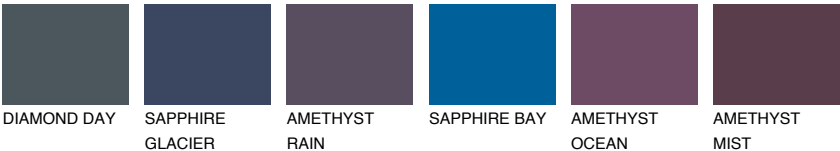

ROCKY 5 RC5

☀️ 23%   **TSR 20%**

Matching colours

COLOURS

INTENSE

For more information on plasters and paints, go to www.ceresit.ee

*The presented colours refer to plasters and paints offered by Ceresit. Due to the use of digital techniques, the presented colours might not represent the original ones, thus they cannot be considered as a reliable colour presentation. We recommend checking the authentic colour samples.