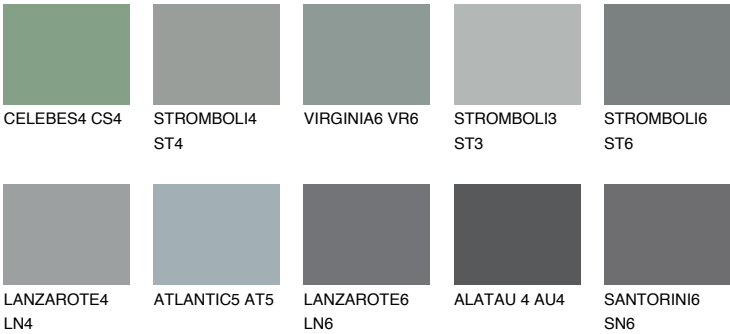

## ROCKY 5 RC5

☀️ 23%    **TSR 20%**

### Matching colours

#### COLOURS

#### INTENSE

For more information on plasters and paints, go to [www.ceresit.ee](http://www.ceresit.ee)

\*The presented colours refer to plasters and paints offered by Ceresit. Due to the use of digital techniques, the presented colours might not represent the original ones, thus they cannot be considered as a reliable colour presentation. We recommend checking the authentic colour samples.