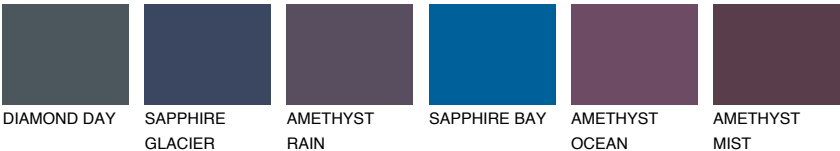

ROCKY 5 RC5

☀️ 23% **TSR 20%**

Matching colours

COLOURS

INTENSE

For more information on plasters and paints, go to www.ceresit.ee

*The presented colours refer to plasters and paints offered by Ceresit. Due to the use of digital techniques, the presented colours might not represent the original ones, thus they cannot be considered as a reliable colour presentation. We recommend checking the authentic colour samples.