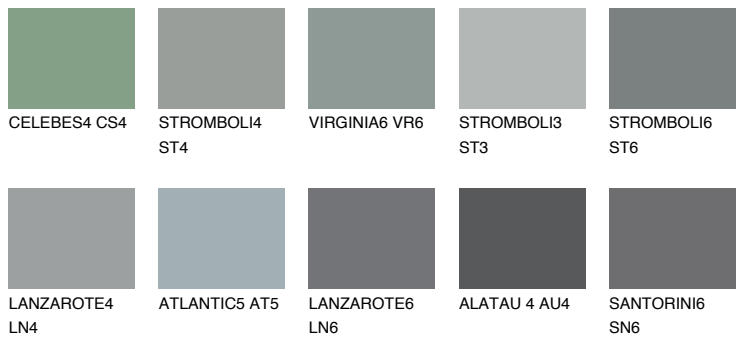

# COLOUR DETAILS

### Matching colours

#### COLOURS

#### INTENSE

For more information on plasters and paints, go to [www.ceresit.ee](http://www.ceresit.ee)

\*The presented colours refer to plasters and paints offered by Ceresit. Due to the use of digital techniques, the presented colours might not represent the original ones, thus they cannot be considered as a reliable colour presentation. We recommend checking the authentic colour samples.