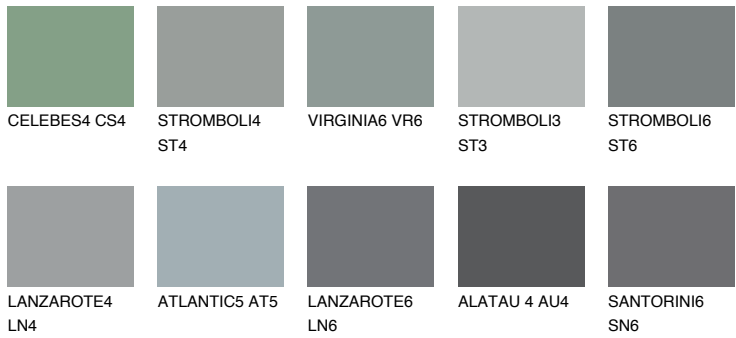

COLOUR DETAILS

ROCKY 5 RC5

23% TSR 20%

Matching colours

COLOURS

INTENSE

For more information on plasters and paints, go to www.ceresit.ee

*The presented colours refer to plasters and paints offered by Ceresit. Due to the use of digital techniques, the presented colours might not represent the original ones, thus they cannot be considered as a reliable colour presentation. We recommend checking the authentic colour samples.