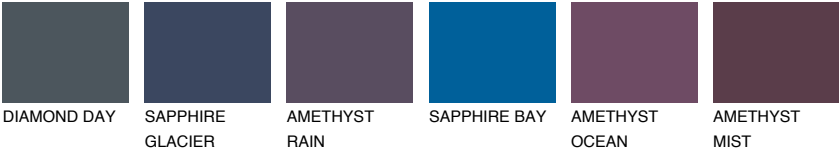

ROCKY 5 RC5

23% TSR 20%

Matching colours

COLOURS

INTENSE

For more information on plasters and paints, go to www.ceresit.ee

*The presented colours refer to plasters and paints offered by Ceresit. Due to the use of digital techniques, the presented colours might not represent the original ones, thus they cannot be considered as a reliable colour presentation. We recommend checking the authentic colour samples.