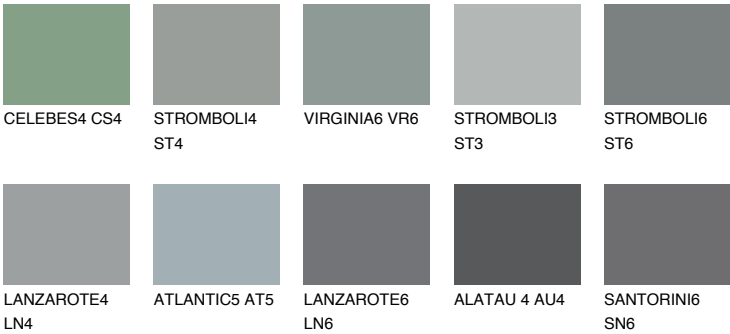

ROCKY 5 RC5

☀ 23% **TSR 20%**

Matching colours

COLOURS

INTENSE

For more information on plasters and paints, go to www.ceresit.ee

*The presented colours refer to plasters and paints offered by Ceresit. Due to the use of digital techniques, the presented colours might not represent the original ones, thus they cannot be considered as a reliable colour presentation. We recommend checking the authentic colour samples.