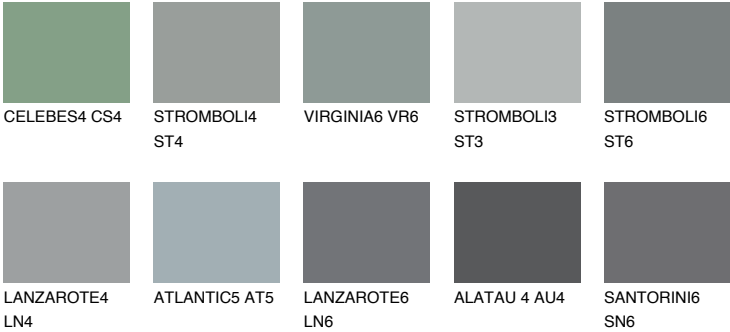

ROCKY 5 RC5

23% TSR 20%

Matching colours

COLOURS

INTENSE

For more information on plasters and paints, go to www.ceresit.ee

*The presented colours refer to plasters and paints offered by Ceresit. Due to the use of digital techniques, the presented colours might not represent the original ones, thus they cannot be considered as a reliable colour presentation. We recommend checking the authentic colour samples.