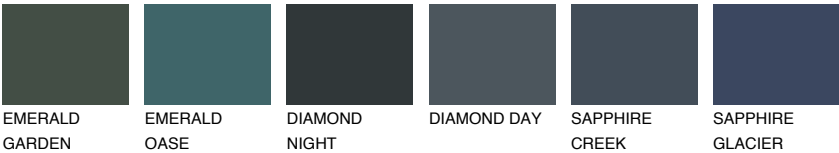

ROCKY 6 RC6

☀ 24% **TSR** 21%

Matching colours

COLOURS

INTENSE

For more information on plasters and paints, go to www.ceresit.ee

*The presented colours refer to plasters and paints offered by Ceresit. Due to the use of digital techniques, the presented colours might not represent the original ones, thus they cannot be considered as a reliable colour presentation. We recommend checking the authentic colour samples.