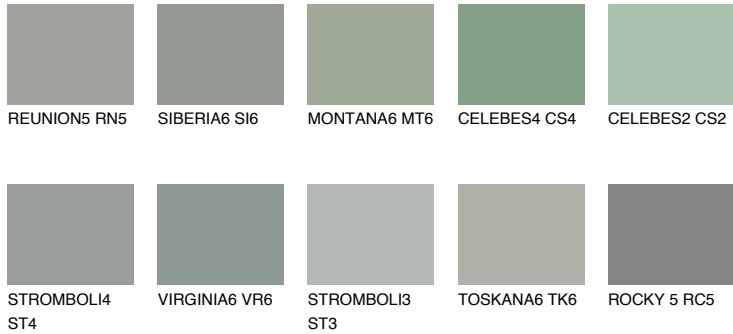

COLOUR DETAILS

ROCKY 6 RC6

24% **TSR** 21%

Matching colours

COLOURS

INTENSE

For more information on plasters and paints, go to www.ceresit.ee

*The presented colours refer to plasters and paints offered by Ceresit. Due to the use of digital techniques, the presented colours might not represent the original ones, thus they cannot be considered as a reliable colour presentation. We recommend checking the authentic colour samples.