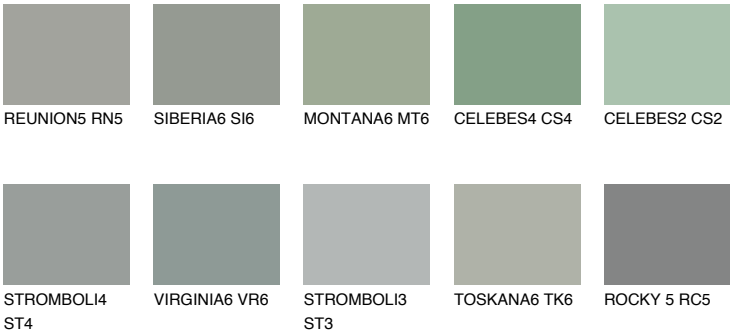

ROCKY 6 RC6

☀ 24% **TSR** 21%

Matching colours

COLOURS

INTENSE

For more information on plasters and paints, go to www.ceresit.ee

*The presented colours refer to plasters and paints offered by Ceresit. Due to the use of digital techniques, the presented colours might not represent the original ones, thus they cannot be considered as a reliable colour presentation. We recommend checking the authentic colour samples.