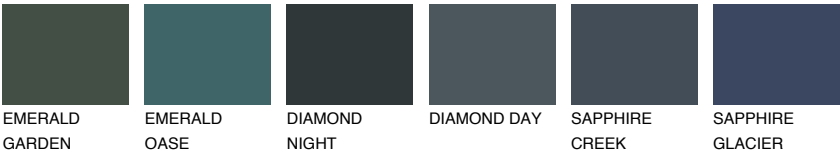

ROCKY 6 RC6

24% **TSR** 21%

Matching colours

COLOURS

INTENSE

For more information on plasters and paints, go to www.ceresit.ee

*The presented colours refer to plasters and paints offered by Ceresit. Due to the use of digital techniques, the presented colours might not represent the original ones, thus they cannot be considered as a reliable colour presentation. We recommend checking the authentic colour samples.