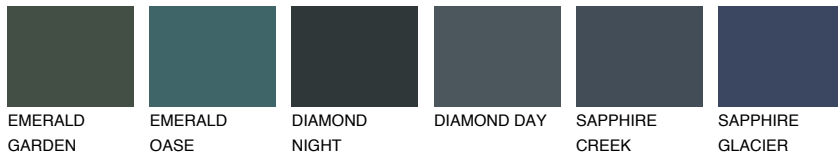

COLOUR DETAILS

ROCKY 6 RC6

24% **TSR** 21%

Matching colours

COLOURS

INTENSE

For more information on plasters and paints, go to www.ceresit.ee

*The presented colours refer to plasters and paints offered by Ceresit. Due to the use of digital techniques, the presented colours might not represent the original ones, thus they cannot be considered as a reliable colour presentation. We recommend checking the authentic colour samples.