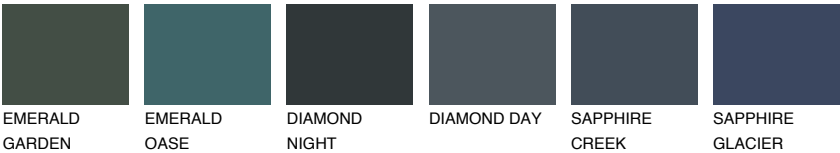

ROCKY 6 RC6

☀ 24% **TSR** 21%

Matching colours

COLOURS

INTENSE

For more information on plasters and paints, go to www.ceresit.ee

*The presented colours refer to plasters and paints offered by Ceresit. Due to the use of digital techniques, the presented colours might not represent the original ones, thus they cannot be considered as a reliable colour presentation. We recommend checking the authentic colour samples.