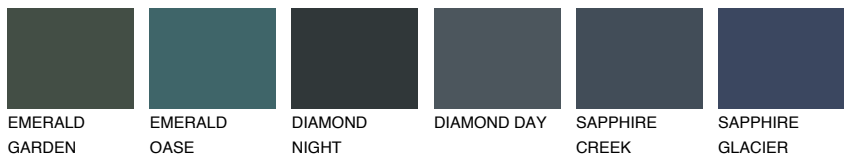

ROCKY 6 RC6

24% **TSR** 21%

Matching colours

COLOURS

INTENSE

For more information on plasters and paints, go to www.ceresit.ee

*The presented colours refer to plasters and paints offered by Ceresit. Due to the use of digital techniques, the presented colours might not represent the original ones, thus they cannot be considered as a reliable colour presentation. We recommend checking the authentic colour samples.