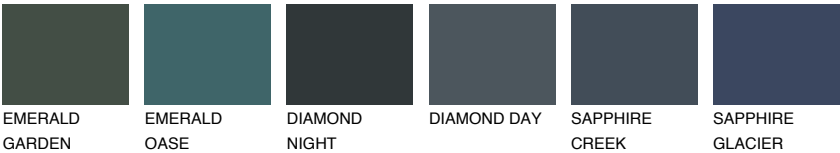

ROCKY 6 RC6

24% **TSR** 21%

Matching colours

COLOURS

INTENSE

For more information on plasters and paints, go to www.ceresit.ee

*The presented colours refer to plasters and paints offered by Ceresit. Due to the use of digital techniques, the presented colours might not represent the original ones, thus they cannot be considered as a reliable colour presentation. We recommend checking the authentic colour samples.