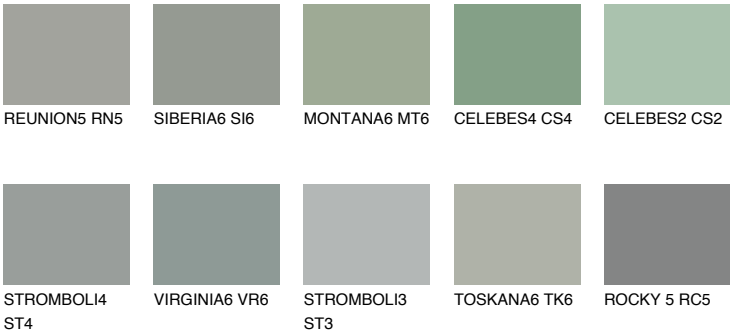

ROCKY 6 RC6

24% **TSR** 21%

Matching colours

COLOURS

INTENSE

For more information on plasters and paints, go to www.ceresit.ee

*The presented colours refer to plasters and paints offered by Ceresit. Due to the use of digital techniques, the presented colours might not represent the original ones, thus they cannot be considered as a reliable colour presentation. We recommend checking the authentic colour samples.