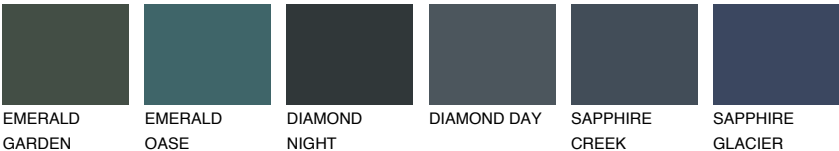

ROCKY 6 RC6

24% **TSR** 21%

Matching colours

COLOURS

INTENSE

For more information on plasters and paints, go to www.ceresit.ee

*The presented colours refer to plasters and paints offered by Ceresit. Due to the use of digital techniques, the presented colours might not represent the original ones, thus they cannot be considered as a reliable colour presentation. We recommend checking the authentic colour samples.