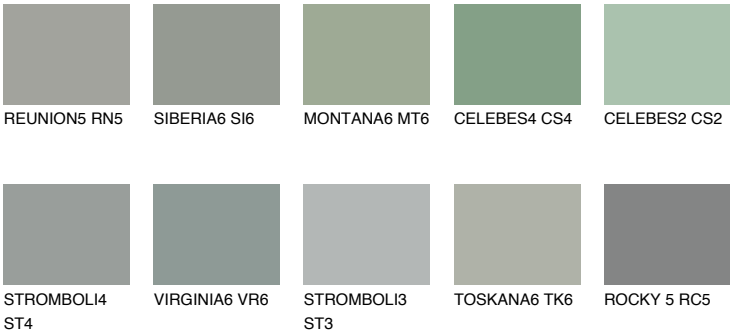

ROCKY 6 RC6

24% **TSR** 21%

Matching colours

COLOURS

INTENSE

For more information on plasters and paints, go to www.ceresit.ee

*The presented colours refer to plasters and paints offered by Ceresit. Due to the use of digital techniques, the presented colours might not represent the original ones, thus they cannot be considered as a reliable colour presentation. We recommend checking the authentic colour samples.