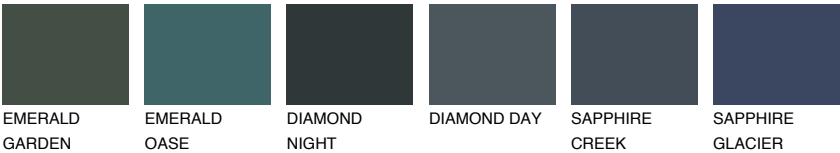

ROCKY 6 RC6

☀️ 24%   **TSR** 21%

Matching colours

COLOURS

INTENSE

For more information on plasters and paints, go to www.ceresit.ee

*The presented colours refer to plasters and paints offered by Ceresit. Due to the use of digital techniques, the presented colours might not represent the original ones, thus they cannot be considered as a reliable colour presentation. We recommend checking the authentic colour samples.