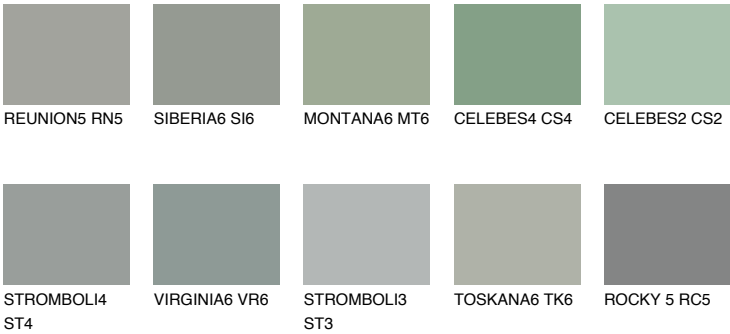

## ROCKY 6 RC6

☀️ 24%    **TSR** 21%

### Matching colours

#### COLOURS

#### INTENSE

For more information on plasters and paints, go to [www.ceresit.ee](http://www.ceresit.ee)

\*The presented colours refer to plasters and paints offered by Ceresit. Due to the use of digital techniques, the presented colours might not represent the original ones, thus they cannot be considered as a reliable colour presentation. We recommend checking the authentic colour samples.