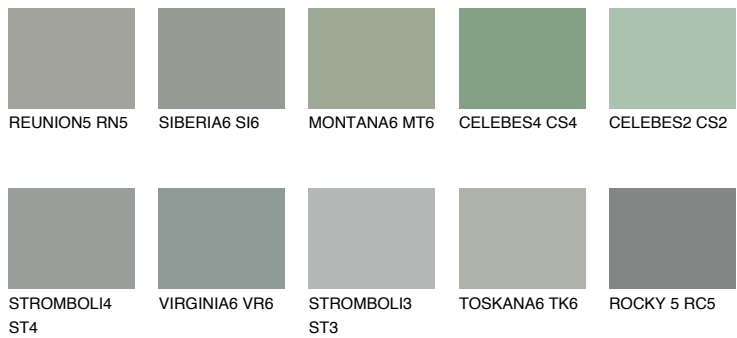

ROCKY 6 RC6

24% **TSR** 21%

Matching colours

COLOURS

INTENSE

For more information on plasters and paints, go to www.ceresit.ee

*The presented colours refer to plasters and paints offered by Ceresit. Due to the use of digital techniques, the presented colours might not represent the original ones, thus they cannot be considered as a reliable colour presentation. We recommend checking the authentic colour samples.