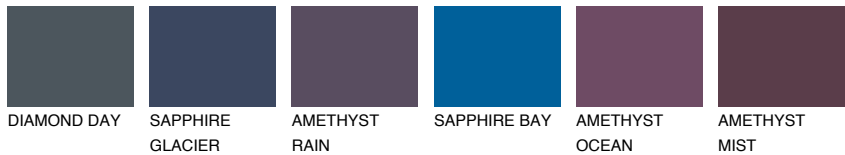

COLOUR DETAILS

ALATAU 1 AU1

16% **TSR** 13%

Matching colours

COLOURS

INTENSE

For more information on plasters and paints, go to www.ceresit.ee

*The presented colours refer to plasters and paints offered by Ceresit. Due to the use of digital techniques, the presented colours might not represent the original ones, thus they cannot be considered as a reliable colour presentation. We recommend checking the authentic colour samples.