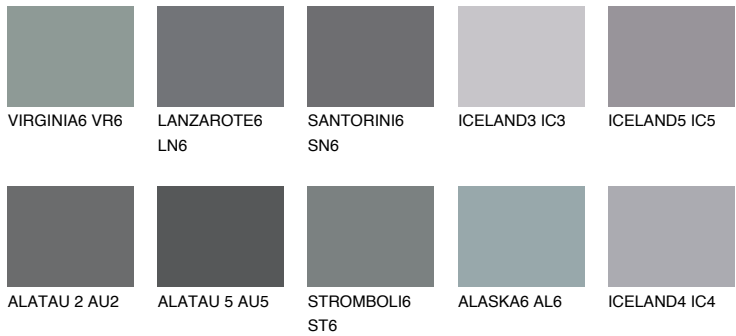

COLOUR DETAILS

ALATAU 1 AU1

16% **TSR** 13%

Matching colours

COLOURS

INTENSE

For more information on plasters and paints, go to www.ceresit.ee

*The presented colours refer to plasters and paints offered by Ceresit. Due to the use of digital techniques, the presented colours might not represent the original ones, thus they cannot be considered as a reliable colour presentation. We recommend checking the authentic colour samples.