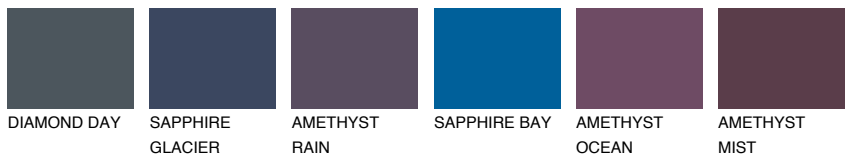

COLOUR DETAILS

ALATAU 1 AU1

16% TSR 13%

Matching colours

COLOURS

INTENSE

For more information on plasters and paints, go to www.ceresit.ee

*The presented colours refer to plasters and paints offered by Ceresit. Due to the use of digital techniques, the presented colours might not represent the original ones, thus they cannot be considered as a reliable colour presentation. We recommend checking the authentic colour samples.