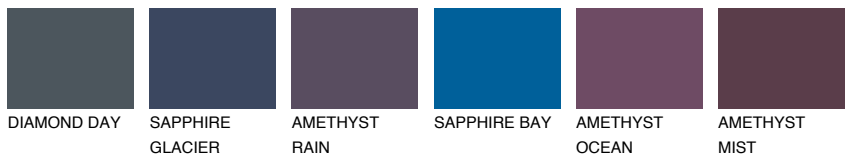

COLOUR DETAILS

ALATAU 1 AU1

16% TSR 13%

Matching colours

COLOURS

INTENSE

For more information on plasters and paints, go to www.ceresit.ee

*The presented colours refer to plasters and paints offered by Ceresit. Due to the use of digital techniques, the presented colours might not represent the original ones, thus they cannot be considered as a reliable colour presentation. We recommend checking the authentic colour samples.