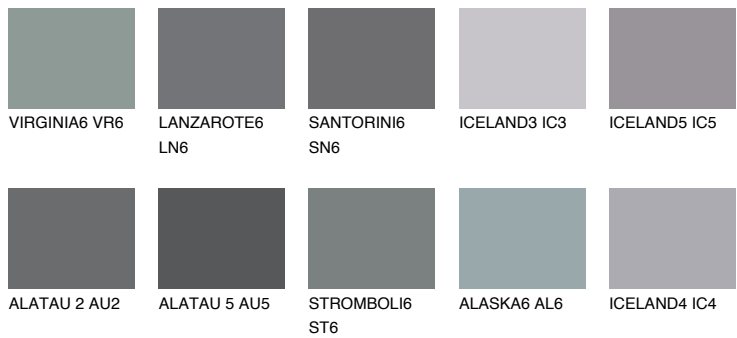

COLOUR DETAILS

ALATAU 1 AU1

16% TSR 13%

Matching colours

COLOURS

INTENSE

For more information on plasters and paints, go to www.ceresit.ee

*The presented colours refer to plasters and paints offered by Ceresit. Due to the use of digital techniques, the presented colours might not represent the original ones, thus they cannot be considered as a reliable colour presentation. We recommend checking the authentic colour samples.