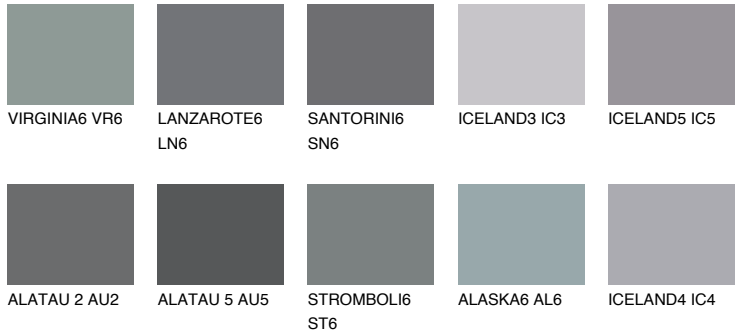

COLOUR DETAILS

ALATAU 1 AU1

16% TSR 13%

Matching colours

COLOURS

INTENSE

For more information on plasters and paints, go to www.ceresit.ee

*The presented colours refer to plasters and paints offered by Ceresit. Due to the use of digital techniques, the presented colours might not represent the original ones, thus they cannot be considered as a reliable colour presentation. We recommend checking the authentic colour samples.