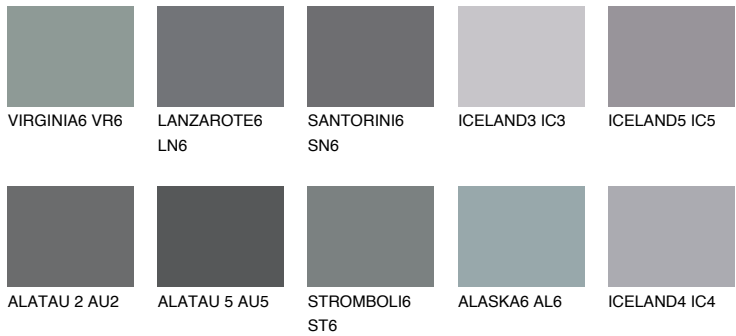

# COLOUR DETAILS

## ALATAU 1 AU1

16% **TSR** 13%

### Matching colours

#### COLOURS