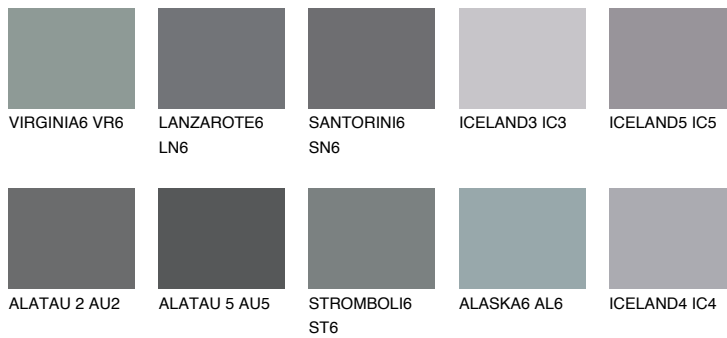

COLOUR DETAILS

ALATAU 1 AU1

16% TSR 13%

Matching colours

COLOURS

INTENSE

For more information on plasters and paints, go to www.ceresit.ee

*The presented colours refer to plasters and paints offered by Ceresit. Due to the use of digital techniques, the presented colours might not represent the original ones, thus they cannot be considered as a reliable colour presentation. We recommend checking the authentic colour samples.