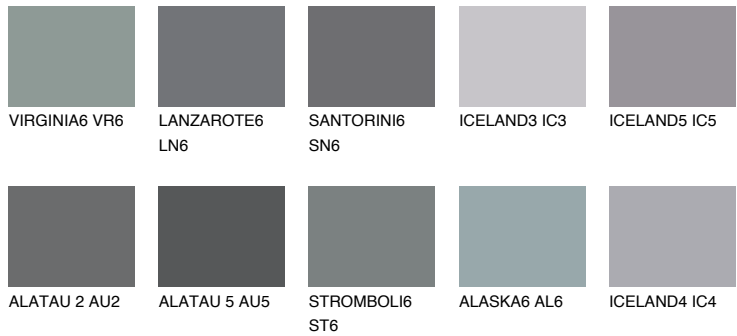

COLOUR DETAILS

ALATAU 1 AU1

16% TSR 13%

Matching colours

COLOURS

INTENSE

For more information on plasters and paints, go to www.ceresit.ee

*The presented colours refer to plasters and paints offered by Ceresit. Due to the use of digital techniques, the presented colours might not represent the original ones, thus they cannot be considered as a reliable colour presentation. We recommend checking the authentic colour samples.