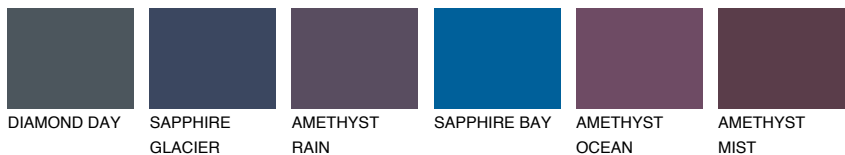

COLOUR DETAILS

ALATAU 1 AU1

16% **TSR** 13%

Matching colours

COLOURS

INTENSE

For more information on plasters and paints, go to www.ceresit.ee

*The presented colours refer to plasters and paints offered by Ceresit. Due to the use of digital techniques, the presented colours might not represent the original ones, thus they cannot be considered as a reliable colour presentation. We recommend checking the authentic colour samples.