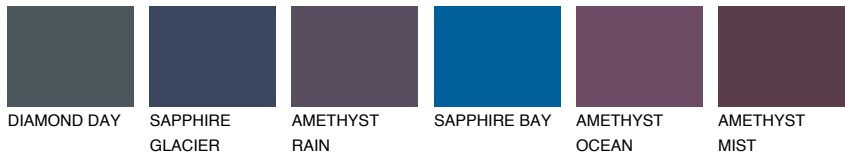

COLOUR DETAILS

ALATAU 1 AU1

16% TSR 13%

Matching colours

COLOURS

INTENSE

For more information on plasters and paints, go to www.ceresit.ee

*The presented colours refer to plasters and paints offered by Ceresit. Due to the use of digital techniques, the presented colours might not represent the original ones, thus they cannot be considered as a reliable colour presentation. We recommend checking the authentic colour samples.