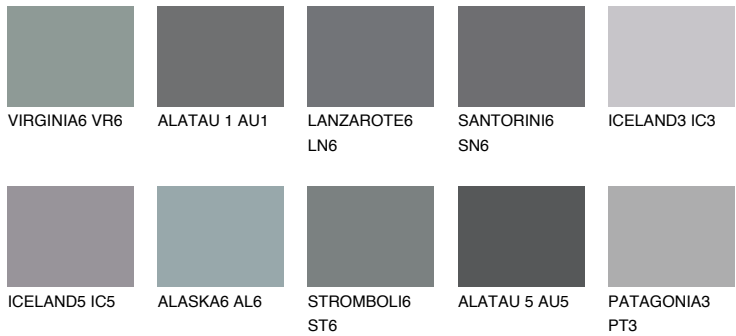

COLOUR DETAILS

ALATAU 2 AU2

15% **TSR** 14%

Matching colours

COLOURS

INTENSE

For more information on plasters and paints, go to www.ceresit.ee

*The presented colours refer to plasters and paints offered by Ceresit. Due to the use of digital techniques, the presented colours might not represent the original ones, thus they cannot be considered as a reliable colour presentation. We recommend checking the authentic colour samples.