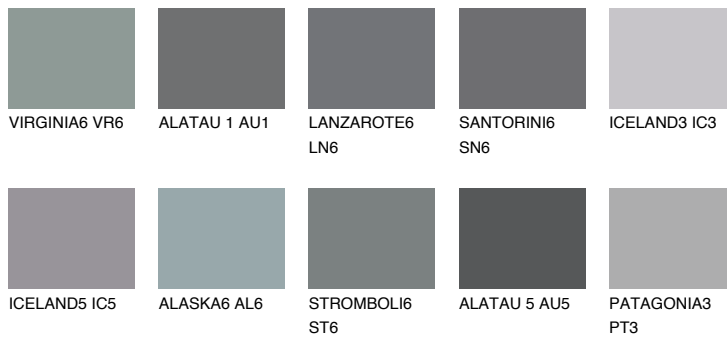

COLOUR DETAILS

ALATAU 2 AU2

15% TSR 14%

Matching colours

COLOURS

INTENSE

For more information on plasters and paints, go to www.ceresit.ee

*The presented colours refer to plasters and paints offered by Ceresit. Due to the use of digital techniques, the presented colours might not represent the original ones, thus they cannot be considered as a reliable colour presentation. We recommend checking the authentic colour samples.