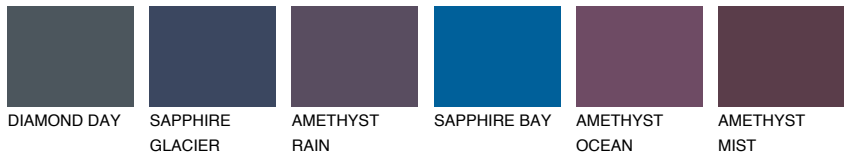

COLOUR DETAILS

ALATAU 2 AU2

15% **TSR** 14%

Matching colours

COLOURS

INTENSE

For more information on plasters and paints, go to www.ceresit.ee

*The presented colours refer to plasters and paints offered by Ceresit. Due to the use of digital techniques, the presented colours might not represent the original ones, thus they cannot be considered as a reliable colour presentation. We recommend checking the authentic colour samples.