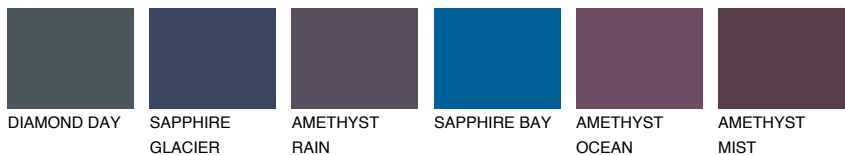

COLOUR DETAILS

ALATAU 2 AU2

☀️ 15% **TSR** 14%

Matching colours

COLOURS

INTENSE

For more information on plasters and paints, go to www.ceresit.ee

*The presented colours refer to plasters and paints offered by Ceresit. Due to the use of digital techniques, the presented colours might not represent the original ones, thus they cannot be considered as a reliable colour presentation. We recommend checking the authentic colour samples.