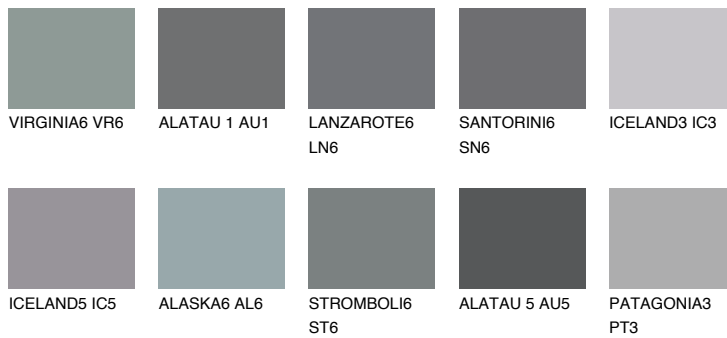

COLOUR DETAILS

ALATAU 2 AU2

15% **TSR** 14%

Matching colours

COLOURS

INTENSE

For more information on plasters and paints, go to www.ceresit.ee

*The presented colours refer to plasters and paints offered by Ceresit. Due to the use of digital techniques, the presented colours might not represent the original ones, thus they cannot be considered as a reliable colour presentation. We recommend checking the authentic colour samples.