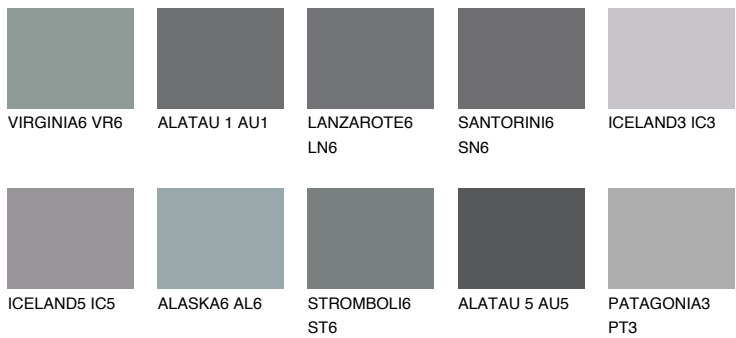

COLOUR DETAILS

ALATAU 2 AU2

☀️ 15% **TSR** 14%

Matching colours

COLOURS

INTENSE

For more information on plasters and paints, go to www.ceresit.ee

*The presented colours refer to plasters and paints offered by Ceresit. Due to the use of digital techniques, the presented colours might not represent the original ones, thus they cannot be considered as a reliable colour presentation. We recommend checking the authentic colour samples.