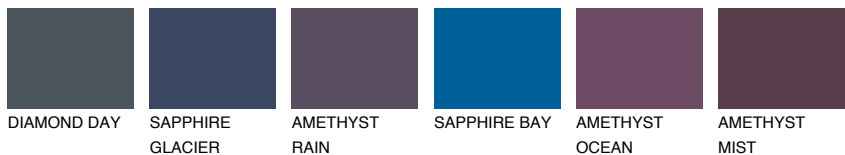

COLOUR DETAILS

ALATAU 2 AU2

15% TSR 14%

Matching colours

COLOURS

INTENSE

For more information on plasters and paints, go to www.ceresit.ee

*The presented colours refer to plasters and paints offered by Ceresit. Due to the use of digital techniques, the presented colours might not represent the original ones, thus they cannot be considered as a reliable colour presentation. We recommend checking the authentic colour samples.