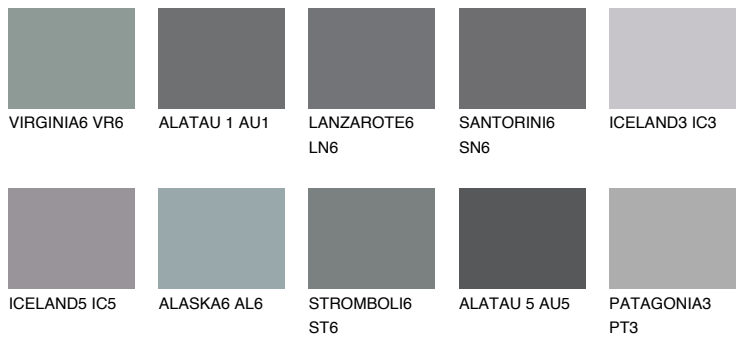

COLOUR DETAILS

ALATAU 2 AU2

15% **TSR** 14%

Matching colours

COLOURS

INTENSE

For more information on plasters and paints, go to www.ceresit.ee

*The presented colours refer to plasters and paints offered by Ceresit. Due to the use of digital techniques, the presented colours might not represent the original ones, thus they cannot be considered as a reliable colour presentation. We recommend checking the authentic colour samples.