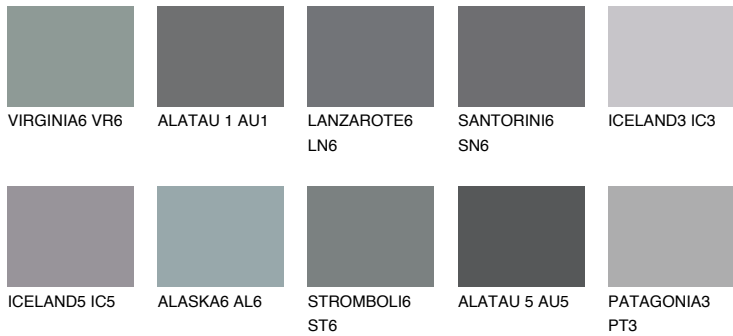

COLOUR DETAILS

ALATAU 2 AU2

15% TSR 14%

Matching colours

COLOURS

INTENSE

For more information on plasters and paints, go to www.ceresit.ee

*The presented colours refer to plasters and paints offered by Ceresit. Due to the use of digital techniques, the presented colours might not represent the original ones, thus they cannot be considered as a reliable colour presentation. We recommend checking the authentic colour samples.