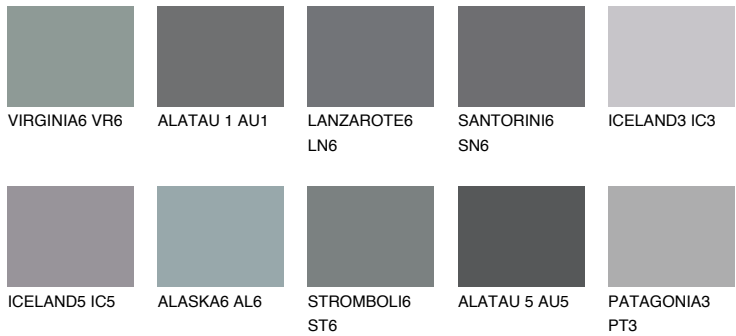

COLOUR DETAILS

ALATAU 2 AU2

15% TSR 14%

Matching colours

COLOURS

INTENSE

For more information on plasters and paints, go to www.ceresit.ee

*The presented colours refer to plasters and paints offered by Ceresit. Due to the use of digital techniques, the presented colours might not represent the original ones, thus they cannot be considered as a reliable colour presentation. We recommend checking the authentic colour samples.