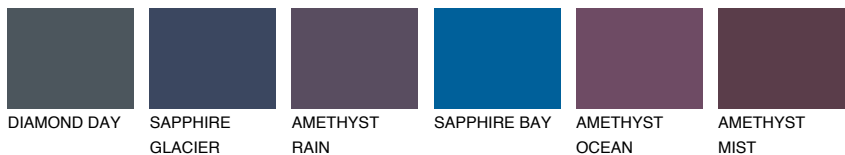

COLOUR DETAILS

ALATAU 2 AU2

15% **TSR** 14%

Matching colours

COLOURS

INTENSE

For more information on plasters and paints, go to www.ceresit.ee

*The presented colours refer to plasters and paints offered by Ceresit. Due to the use of digital techniques, the presented colours might not represent the original ones, thus they cannot be considered as a reliable colour presentation. We recommend checking the authentic colour samples.