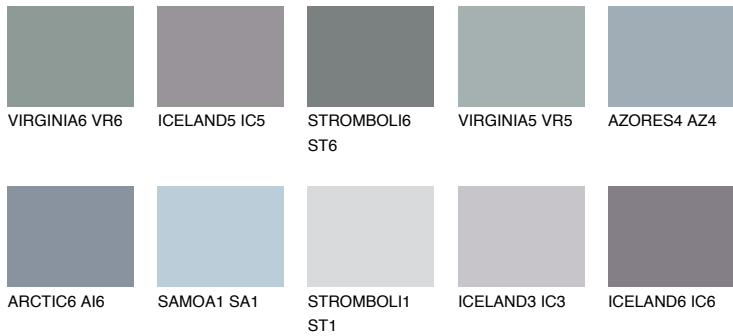

COLOUR DETAILS

ALATAU 3 AU3

11% TSR 10%

Matching colours

COLOURS

INTENSE

For more information on plasters and paints, go to www.ceresit.ee

*The presented colours refer to plasters and paints offered by Ceresit. Due to the use of digital techniques, the presented colours might not represent the original ones, thus they cannot be considered as a reliable colour presentation. We recommend checking the authentic colour samples.