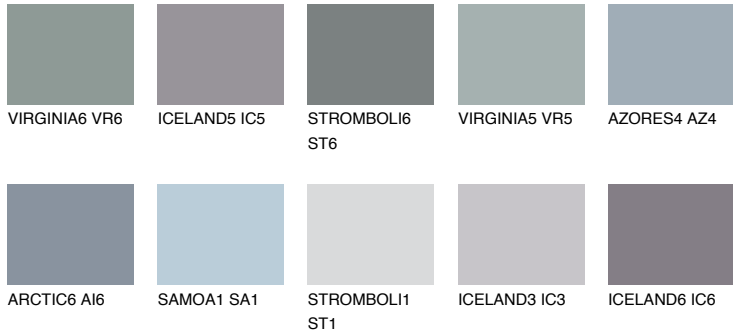

COLOUR DETAILS

ALATAU 3 AU3

11% TSR 10%

Matching colours

COLOURS

INTENSE

For more information on plasters and paints, go to www.ceresit.ee

*The presented colours refer to plasters and paints offered by Ceresit. Due to the use of digital techniques, the presented colours might not represent the original ones, thus they cannot be considered as a reliable colour presentation. We recommend checking the authentic colour samples.