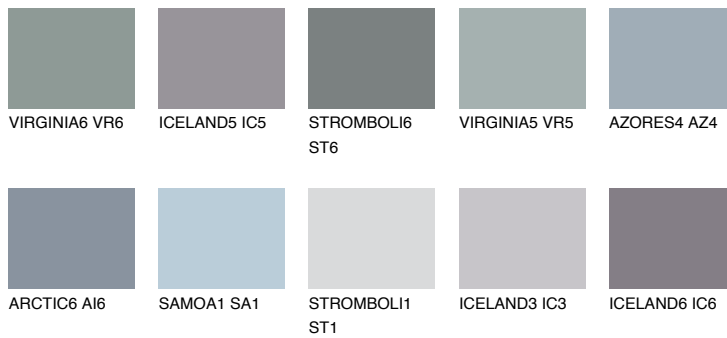

COLOUR DETAILS

ALATAU 3 AU3

11% TSR 10%

Matching colours

COLOURS

INTENSE

For more information on plasters and paints, go to www.ceresit.ee

*The presented colours refer to plasters and paints offered by Ceresit. Due to the use of digital techniques, the presented colours might not represent the original ones, thus they cannot be considered as a reliable colour presentation. We recommend checking the authentic colour samples.