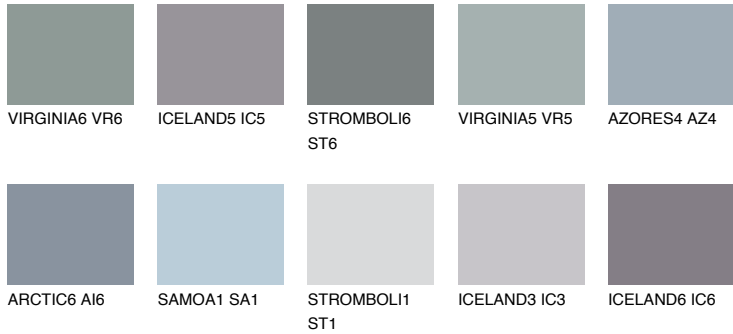

COLOUR DETAILS

ALATAU 3 AU3

☀ 11% **TSR 10%**

Matching colours

COLOURS

INTENSE

For more information on plasters and paints, go to www.ceresit.ee

*The presented colours refer to plasters and paints offered by Ceresit. Due to the use of digital techniques, the presented colours might not represent the original ones, thus they cannot be considered as a reliable colour presentation. We recommend checking the authentic colour samples.