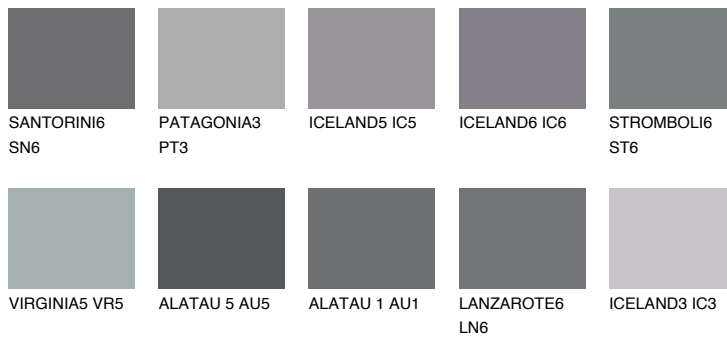

COLOUR DETAILS

ALATAU 4 AU4

10% TSR 9%

Matching colours

COLOURS

INTENSE

For more information on plasters and paints, go to www.ceresit.ee

*The presented colours refer to plasters and paints offered by Ceresit. Due to the use of digital techniques, the presented colours might not represent the original ones, thus they cannot be considered as a reliable colour presentation. We recommend checking the authentic colour samples.