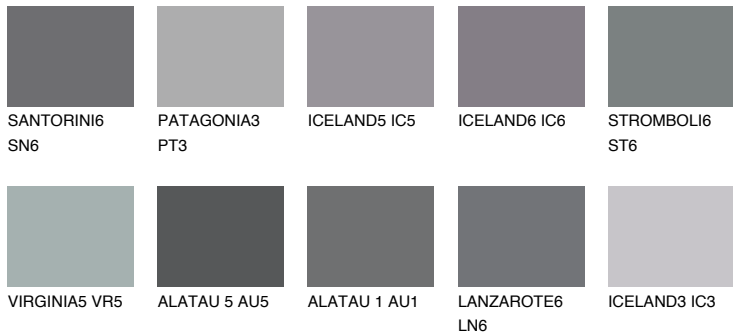

COLOUR DETAILS

ALATAU 4 AU4

10% TSR 9%

Matching colours

COLOURS

INTENSE

For more information on plasters and paints, go to www.ceresit.ee

*The presented colours refer to plasters and paints offered by Ceresit. Due to the use of digital techniques, the presented colours might not represent the original ones, thus they cannot be considered as a reliable colour presentation. We recommend checking the authentic colour samples.