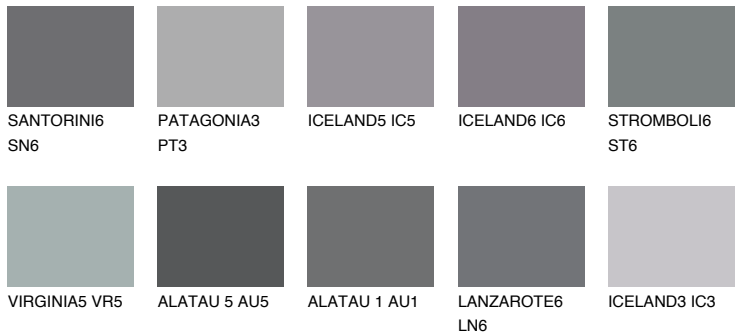

COLOUR DETAILS

ALATAU 4 AU4

10% TSR 9%

Matching colours

COLOURS

INTENSE

For more information on plasters and paints, go to www.ceresit.ee

*The presented colours refer to plasters and paints offered by Ceresit. Due to the use of digital techniques, the presented colours might not represent the original ones, thus they cannot be considered as a reliable colour presentation. We recommend checking the authentic colour samples.