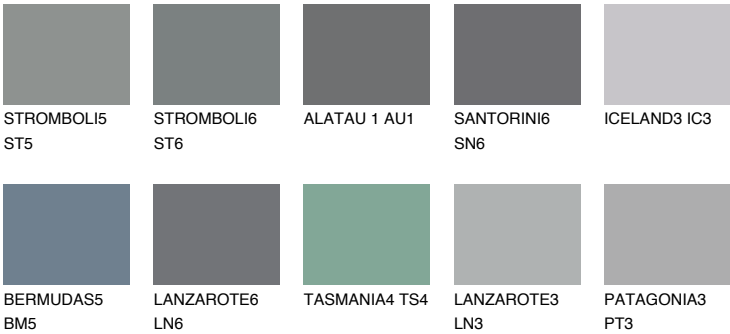

ALATAU 5 AU5

10% TSR 9%

Matching colours

COLOURS

INTENSE

For more information on plasters and paints, go to www.ceresit.ee

*The presented colours refer to plasters and paints offered by Ceresit. Due to the use of digital techniques, the presented colours might not represent the original ones, thus they cannot be considered as a reliable colour presentation. We recommend checking the authentic colour samples.