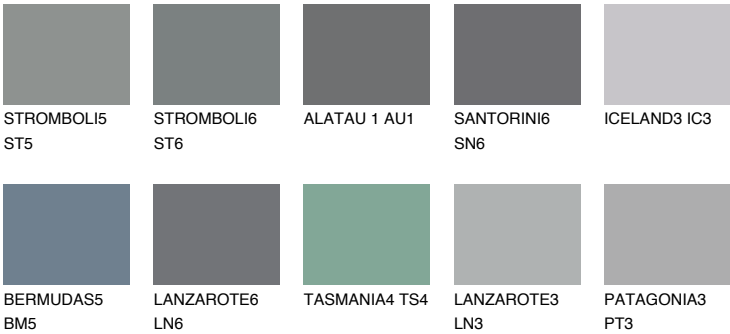

## ALATAU 5 AU5

☀️ 10%    **TSR 9%**

### Matching colours

#### COLOURS

#### INTENSE

For more information on plasters and paints, go to  
[www.ceresit.ee](http://www.ceresit.ee)

\*The presented colours refer to plasters and paints offered by Ceresit. Due to the use of digital techniques, the presented colours might not represent the original ones, thus they cannot be considered as a reliable colour presentation. We recommend checking the authentic colour samples.