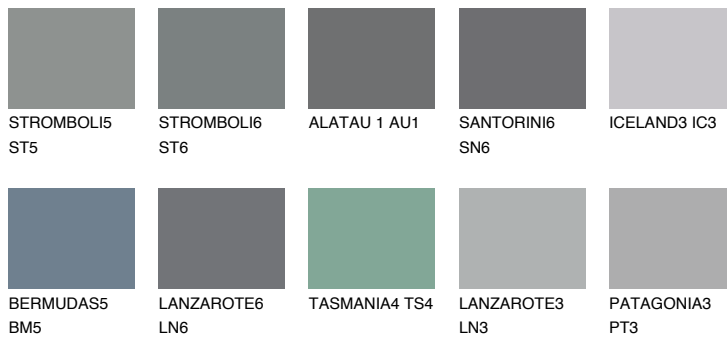

ALATAU 5 AU5

☀️ 10% **TSR 9%**

Matching colours

COLOURS

INTENSE

For more information on plasters and paints, go to
www.ceresit.ee

*The presented colours refer to plasters and paints offered by Ceresit. Due to the use of digital techniques, the presented colours might not represent the original ones, thus they cannot be considered as a reliable colour presentation. We recommend checking the authentic colour samples.