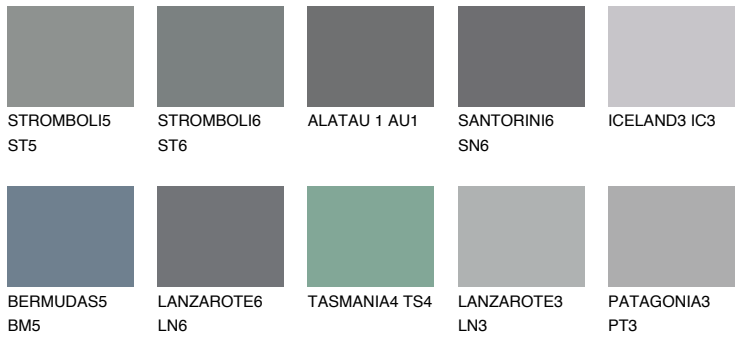

ALATAU 5 AU5

☀️ 10% **TSR 9%**

Matching colours

COLOURS

INTENSE

For more information on plasters and paints, go to
www.ceresit.ee

*The presented colours refer to plasters and paints offered by Ceresit. Due to the use of digital techniques, the presented colours might not represent the original ones, thus they cannot be considered as a reliable colour presentation. We recommend checking the authentic colour samples.