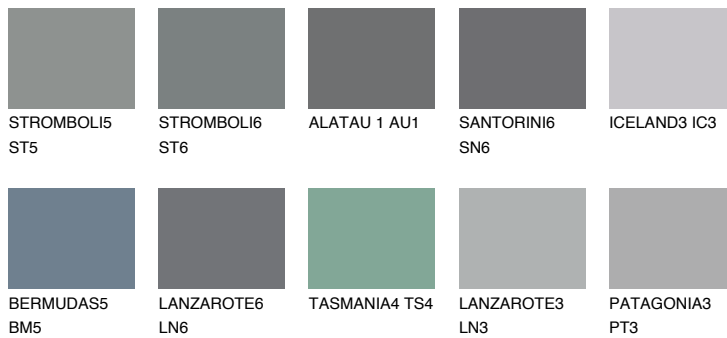

## ALATAU 5 AU5

☀️ 10%    **TSR 9%**

### Matching colours

#### COLOURS

#### INTENSE

For more information on plasters and paints, go to  
[www.ceresit.ee](http://www.ceresit.ee)

\*The presented colours refer to plasters and paints offered by Ceresit. Due to the use of digital techniques, the presented colours might not represent the original ones, thus they cannot be considered as a reliable colour presentation. We recommend checking the authentic colour samples.