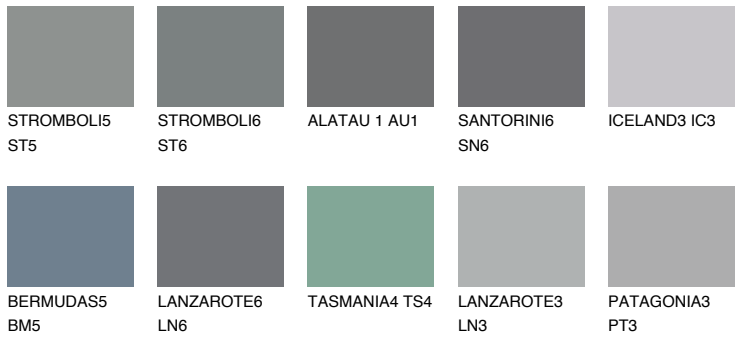

## ALATAU 5 AU5

☀️ 10%    **TSR 9%**

### Matching colours

#### COLOURS

#### INTENSE

For more information on plasters and paints, go to  
[www.ceresit.ee](http://www.ceresit.ee)

\*The presented colours refer to plasters and paints offered by Ceresit. Due to the use of digital techniques, the presented colours might not represent the original ones, thus they cannot be considered as a reliable colour presentation. We recommend checking the authentic colour samples.