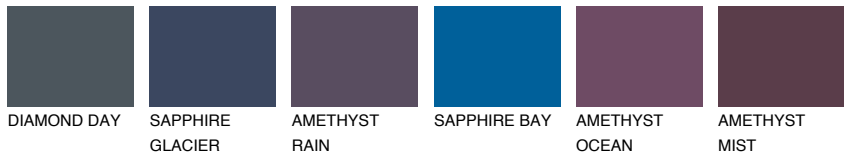

ALATAU 6 AU6

9% **TSR** 9%

Matching colours

COLOURS

INTENSE

For more information on plasters and paints, go to
www.ceresit.ee

*The presented colours refer to plasters and paints offered by Ceresit. Due to the use of digital techniques, the presented colours might not represent the original ones, thus they cannot be considered as a reliable colour presentation. We recommend checking the authentic colour samples.