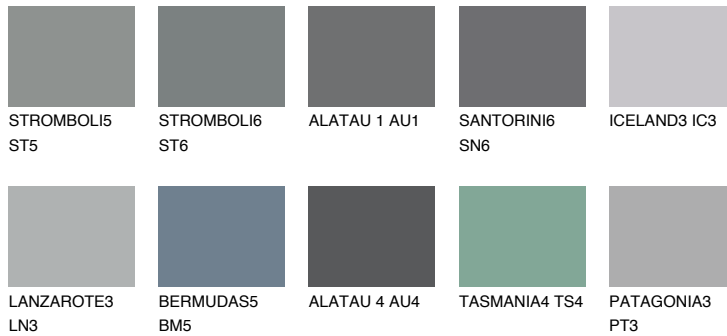

ALATAU 6 AU6

9% **TSR** 9%

Matching colours

COLOURS

INTENSE

For more information on plasters and paints, go to
www.ceresit.ee

*The presented colours refer to plasters and paints offered by Ceresit. Due to the use of digital techniques, the presented colours might not represent the original ones, thus they cannot be considered as a reliable colour presentation. We recommend checking the authentic colour samples.