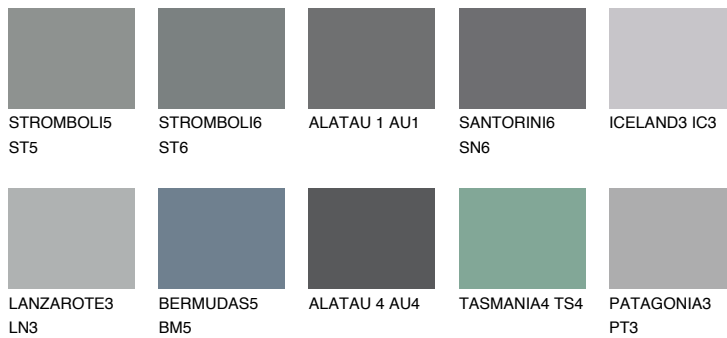

ALATAU 6 AU6

9% **TSR** 9%

Matching colours

COLOURS

INTENSE

For more information on plasters and paints, go to www.ceresit.ee

*The presented colours refer to plasters and paints offered by Ceresit. Due to the use of digital techniques, the presented colours might not represent the original ones, thus they cannot be considered as a reliable colour presentation. We recommend checking the authentic colour samples.