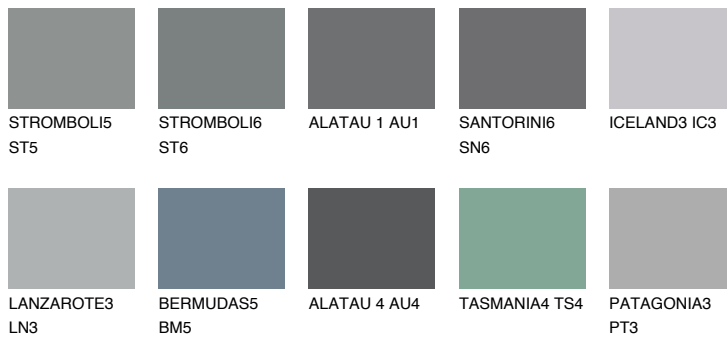

ALATAU 6 AU6

9% **TSR** 9%

Matching colours

COLOURS

INTENSE

For more information on plasters and paints, go to
www.ceresit.ee

*The presented colours refer to plasters and paints offered by Ceresit. Due to the use of digital techniques, the presented colours might not represent the original ones, thus they cannot be considered as a reliable colour presentation. We recommend checking the authentic colour samples.