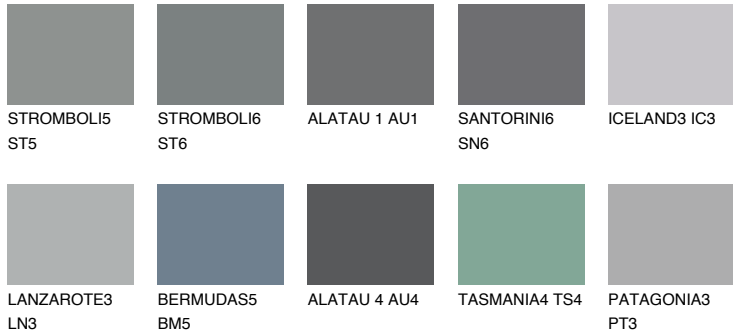

COLOUR DETAILS

ALATAU 6 AU6

9% TSR 9%

Matching colours

COLOURS

INTENSE

For more information on plasters and paints, go to www.ceresit.ee

*The presented colours refer to plasters and paints offered by Ceresit. Due to the use of digital techniques, the presented colours might not represent the original ones, thus they cannot be considered as a reliable colour presentation. We recommend checking the authentic colour samples.