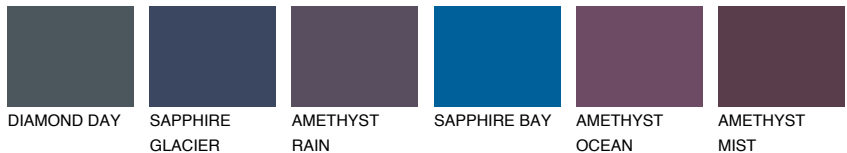

ALATAU 6 AU6

9% **TSR** 9%

Matching colours

COLOURS

INTENSE

For more information on plasters and paints, go to www.ceresit.ee

*The presented colours refer to plasters and paints offered by Ceresit. Due to the use of digital techniques, the presented colours might not represent the original ones, thus they cannot be considered as a reliable colour presentation. We recommend checking the authentic colour samples.