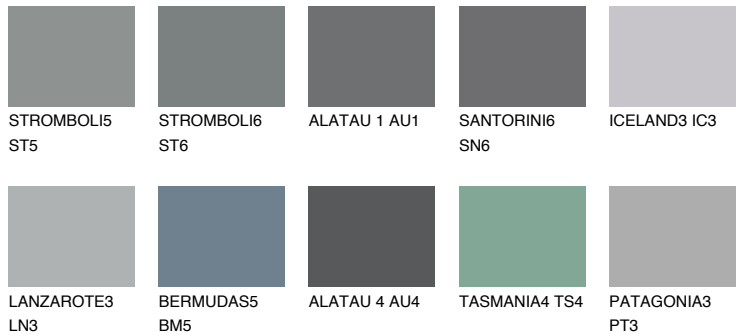

ALATAU 6 AU6

9% **TSR** 9%

Matching colours

COLOURS

INTENSE

For more information on plasters and paints, go to www.ceresit.ee

*The presented colours refer to plasters and paints offered by Ceresit. Due to the use of digital techniques, the presented colours might not represent the original ones, thus they cannot be considered as a reliable colour presentation. We recommend checking the authentic colour samples.