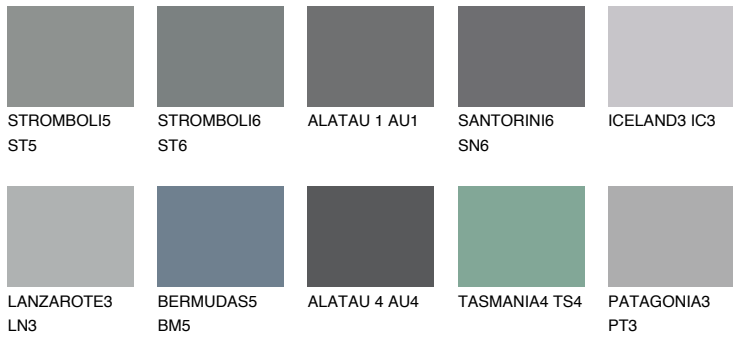

ALATAU 6 AU6

9% **TSR** 9%

Matching colours

COLOURS

INTENSE

For more information on plasters and paints, go to
www.ceresit.ee

*The presented colours refer to plasters and paints offered by Ceresit. Due to the use of digital techniques, the presented colours might not represent the original ones, thus they cannot be considered as a reliable colour presentation. We recommend checking the authentic colour samples.