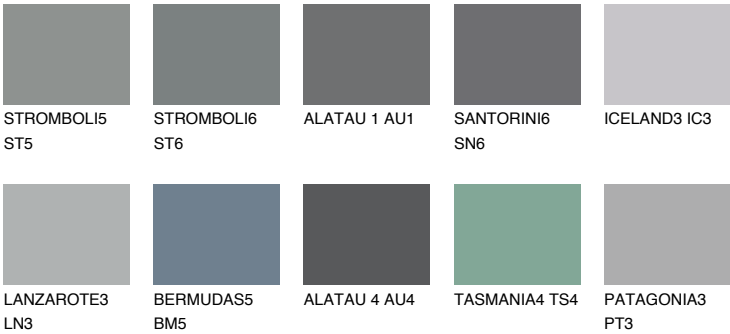

ALATAU 6 AU6

9% **TSR** 9%

Matching colours

COLOURS

INTENSE

For more information on plasters and paints, go to www.ceresit.ee

*The presented colours refer to plasters and paints offered by Ceresit. Due to the use of digital techniques, the presented colours might not represent the original ones, thus they cannot be considered as a reliable colour presentation. We recommend checking the authentic colour samples.