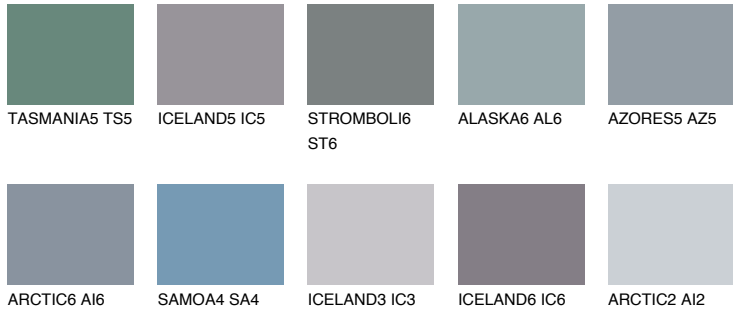

COLOUR DETAILS

TEIDE 1 TI1

7% **TSR** 7%

Matching colours

COLOURS

INTENSE

For more information on plasters and paints, go to www.ceresit.ee

*The presented colours refer to plasters and paints offered by Ceresit. Due to the use of digital techniques, the presented colours might not represent the original ones, thus they cannot be considered as a reliable colour presentation. We recommend checking the authentic colour samples.