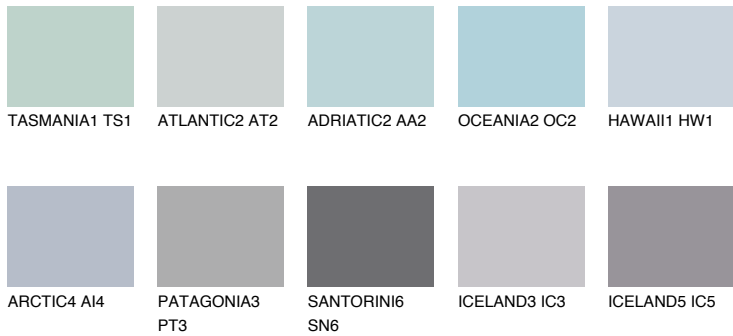

COLOUR DETAILS

AZORES2 AZ2

60% TSR 59%

Matching colours

COLOURS

INTENSE

For more information on plasters and paints, go to www.ceresit.ee

*The presented colours refer to plasters and paints offered by Ceresit. Due to the use of digital techniques, the presented colours might not represent the original ones, thus they cannot be considered as a reliable colour presentation. We recommend checking the authentic colour samples.