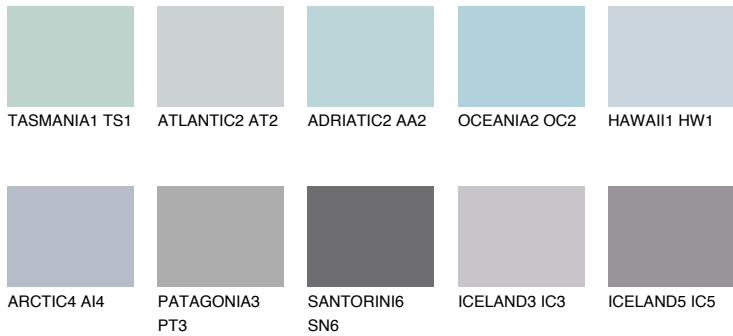

AZORES2 AZ2

60% **TSR** 59%

Matching colours

COLOURS

INTENSE

For more information on plasters and paints, go to www.ceresit.ee

*The presented colours refer to plasters and paints offered by Ceresit. Due to the use of digital techniques, the presented colours might not represent the original ones, thus they cannot be considered as a reliable colour presentation. We recommend checking the authentic colour samples.