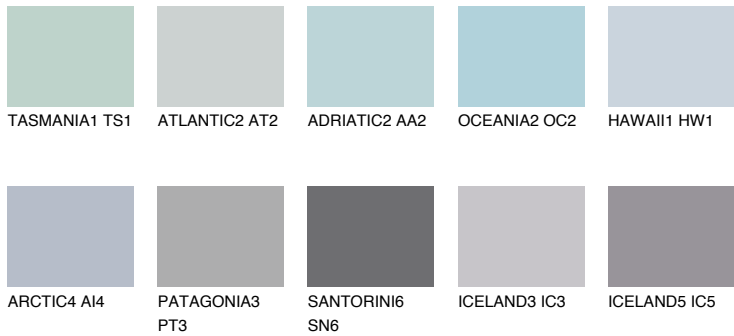

COLOUR DETAILS

AZORES2 AZ2

60% TSR 59%

Matching colours

COLOURS

INTENSE

For more information on plasters and paints, go to www.ceresit.ee

*The presented colours refer to plasters and paints offered by Ceresit. Due to the use of digital techniques, the presented colours might not represent the original ones, thus they cannot be considered as a reliable colour presentation. We recommend checking the authentic colour samples.