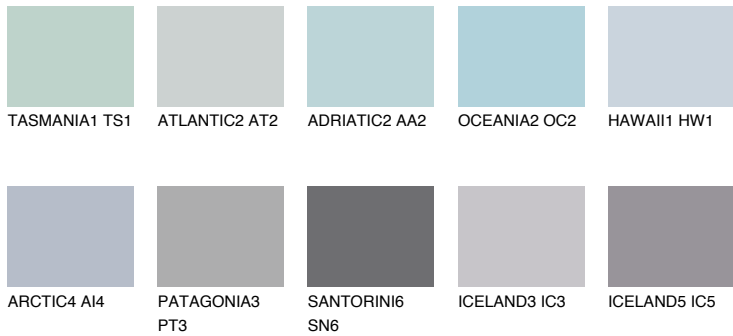

# COLOUR DETAILS

## AZORES2 AZ2

60% TSR 59%

### Matching colours

#### COLOURS