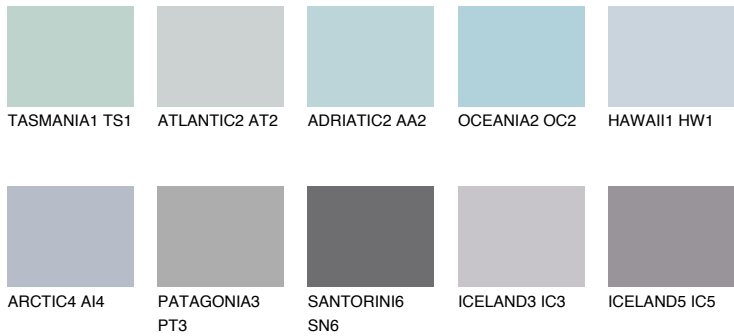

# COLOUR DETAILS

## AZORES2 AZ2

60% TSR 59%

### Matching colours

#### COLOURS