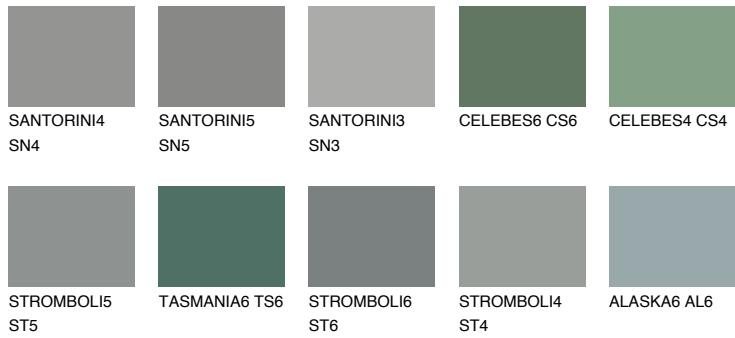

COLOUR DETAILS

TEIDE 2 TI2

7% TSR 6%

Matching colours

COLOURS

INTENSE

For more information on plasters and paints, go to www.ceresit.ee

*The presented colours refer to plasters and paints offered by Ceresit. Due to the use of digital techniques, the presented colours might not represent the original ones, thus they cannot be considered as a reliable colour presentation. We recommend checking the authentic colour samples.