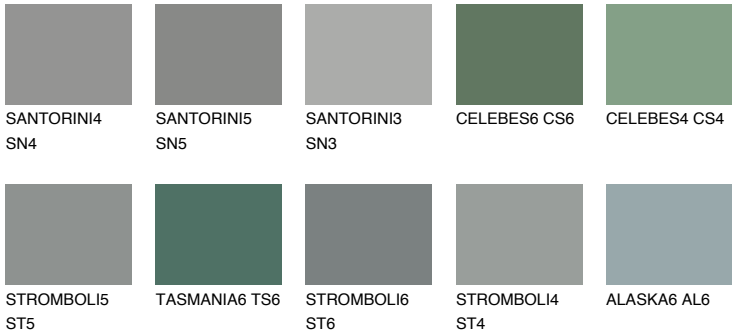

## TEIDE 2 TI2

7% **TSR** 6%

### Matching colours

#### COLOURS

#### INTENSE

For more information on plasters and paints, go to [www.ceresit.ee](http://www.ceresit.ee)

\*The presented colours refer to plasters and paints offered by Ceresit. Due to the use of digital techniques, the presented colours might not represent the original ones, thus they cannot be considered as a reliable colour presentation. We recommend checking the authentic colour samples.