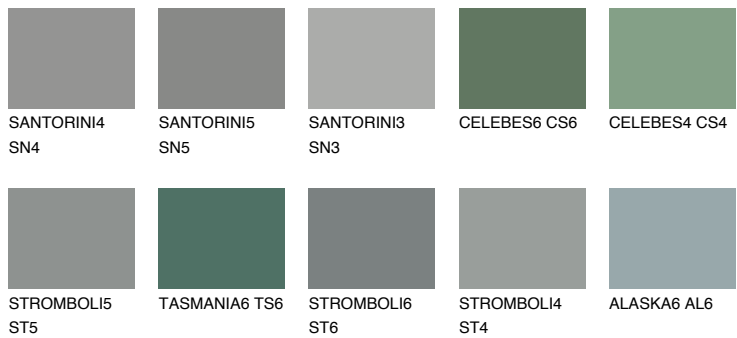

TEIDE 2 TI2

7% **TSR** 6%

Matching colours

COLOURS

INTENSE

For more information on plasters and paints, go to
www.ceresit.ee

*The presented colours refer to plasters and paints offered by Ceresit. Due to the use of digital techniques, the presented colours might not represent the original ones, thus they cannot be considered as a reliable colour presentation. We recommend checking the authentic colour samples.