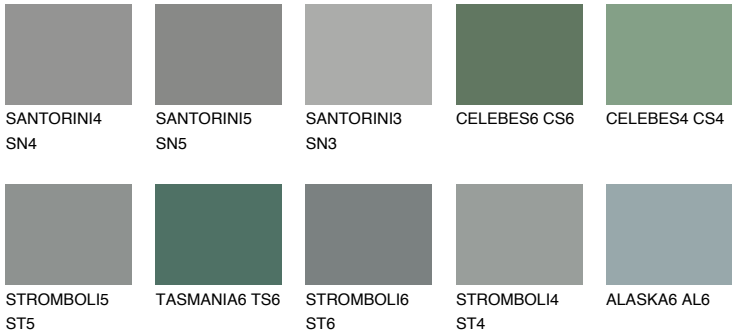

TEIDE 2 TI2

7% **TSR** 6%

Matching colours

COLOURS

INTENSE

For more information on plasters and paints, go to www.ceresit.ee

*The presented colours refer to plasters and paints offered by Ceresit. Due to the use of digital techniques, the presented colours might not represent the original ones, thus they cannot be considered as a reliable colour presentation. We recommend checking the authentic colour samples.