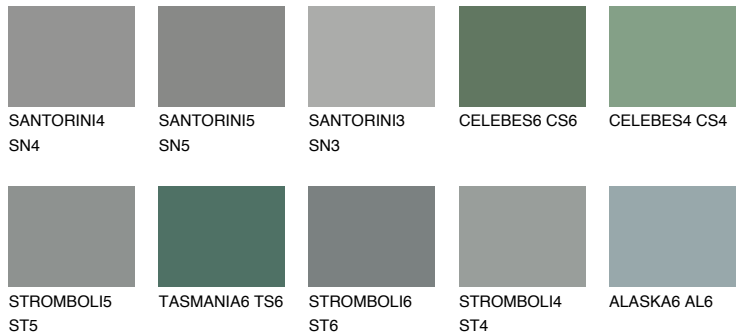

COLOUR DETAILS

TEIDE 2 TI2

7% TSR 6%

Matching colours

COLOURS

INTENSE

For more information on plasters and paints, go to www.ceresit.ee

*The presented colours refer to plasters and paints offered by Ceresit. Due to the use of digital techniques, the presented colours might not represent the original ones, thus they cannot be considered as a reliable colour presentation. We recommend checking the authentic colour samples.