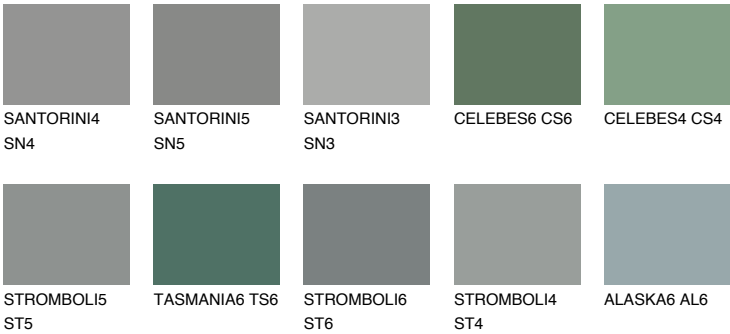

## TEIDE 2 TI2

7% **TSR** 6%

### Matching colours

#### COLOURS

#### INTENSE

For more information on plasters and paints, go to [www.ceresit.ee](http://www.ceresit.ee)

\*The presented colours refer to plasters and paints offered by Ceresit. Due to the use of digital techniques, the presented colours might not represent the original ones, thus they cannot be considered as a reliable colour presentation. We recommend checking the authentic colour samples.