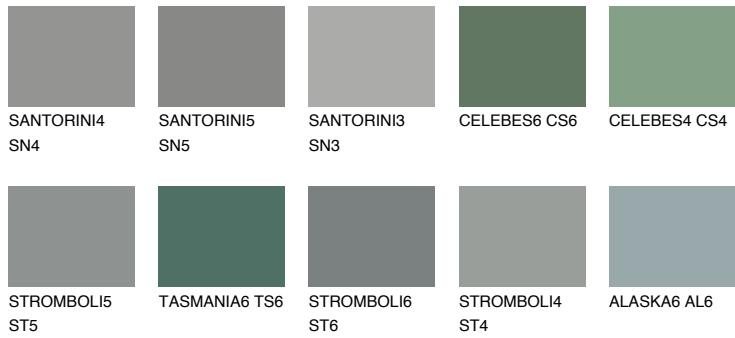

# COLOUR DETAILS

### Matching colours

#### COLOURS

#### INTENSE

For more information on plasters and paints, go to [www.ceresit.ee](http://www.ceresit.ee)

\*The presented colours refer to plasters and paints offered by Ceresit. Due to the use of digital techniques, the presented colours might not represent the original ones, thus they cannot be considered as a reliable colour presentation. We recommend checking the authentic colour samples.