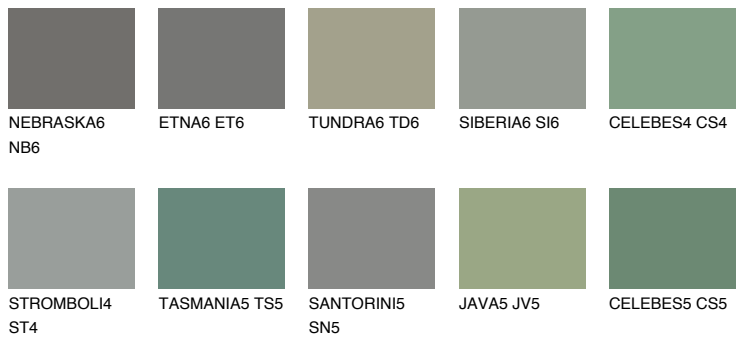

## TEIDE 3 TI3

6% TSR 5%

### Matching colours

#### COLOURS

#### INTENSE

For more information on plasters and paints, go to [www.ceresit.ee](http://www.ceresit.ee)

\*The presented colours refer to plasters and paints offered by Ceresit. Due to the use of digital techniques, the presented colours might not represent the original ones, thus they cannot be considered as a reliable colour presentation. We recommend checking the authentic colour samples.