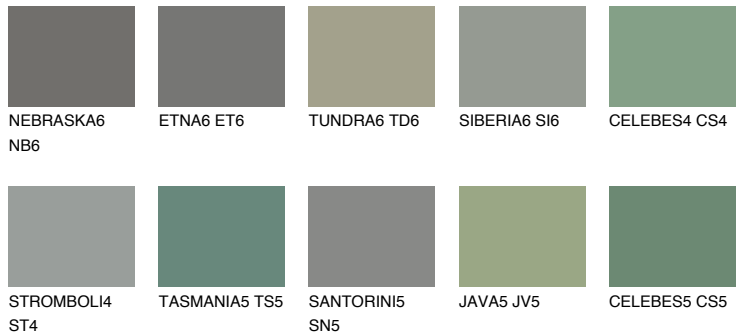

TEIDE 3 TI3

6% TSR 5%

Matching colours

COLOURS

INTENSE

For more information on plasters and paints, go to www.ceresit.ee

*The presented colours refer to plasters and paints offered by Ceresit. Due to the use of digital techniques, the presented colours might not represent the original ones, thus they cannot be considered as a reliable colour presentation. We recommend checking the authentic colour samples.