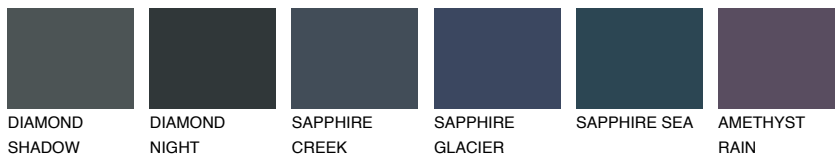

TEIDE 4 TI4

6% TSR 5%

Matching colours

COLOURS

INTENSE

For more information on plasters and paints, go to
www.ceresit.ee

*The presented colours refer to plasters and paints offered by Ceresit. Due to the use of digital techniques, the presented colours might not represent the original ones, thus they cannot be considered as a reliable colour presentation. We recommend checking the authentic colour samples.