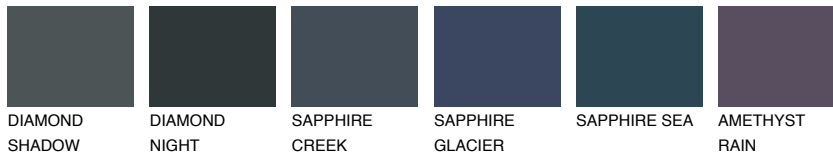

COLOUR DETAILS

TEIDE 4 TI4

6% TSR 5%

Matching colours

COLOURS

INTENSE

For more information on plasters and paints, go to www.ceresit.ee

*The presented colours refer to plasters and paints offered by Ceresit. Due to the use of digital techniques, the presented colours might not represent the original ones, thus they cannot be considered as a reliable colour presentation. We recommend checking the authentic colour samples.