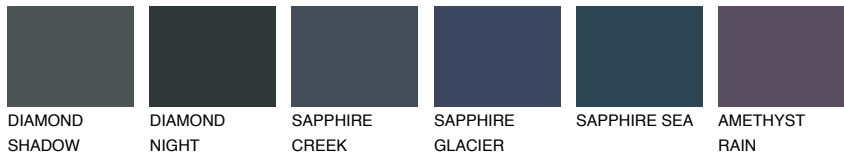

COLOUR DETAILS

TEIDE 4 TI4

6% TSR 5%

Matching colours

COLOURS

INTENSE

For more information on plasters and paints, go to www.ceresit.ee

*The presented colours refer to plasters and paints offered by Ceresit. Due to the use of digital techniques, the presented colours might not represent the original ones, thus they cannot be considered as a reliable colour presentation. We recommend checking the authentic colour samples.