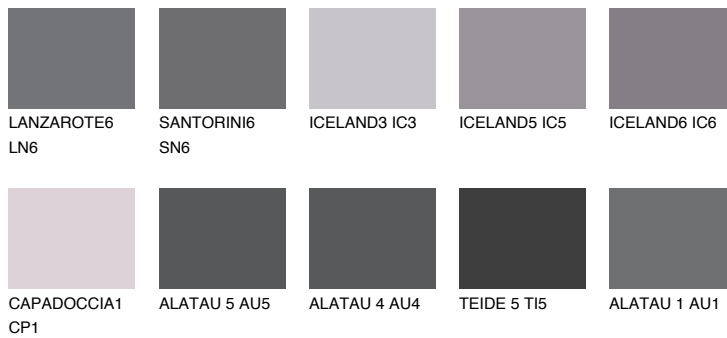

TEIDE 4 TI4

6% TSR 5%

Matching colours

COLOURS

INTENSE

For more information on plasters and paints, go to
www.ceresit.ee

*The presented colours refer to plasters and paints offered by Ceresit. Due to the use of digital techniques, the presented colours might not represent the original ones, thus they cannot be considered as a reliable colour presentation. We recommend checking the authentic colour samples.