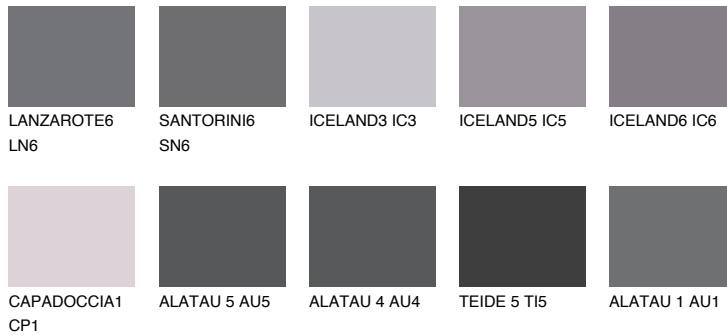

COLOUR DETAILS

TEIDE 4 TI4

6% TSR 5%

Matching colours

COLOURS

INTENSE

For more information on plasters and paints, go to www.ceresit.ee

*The presented colours refer to plasters and paints offered by Ceresit. Due to the use of digital techniques, the presented colours might not represent the original ones, thus they cannot be considered as a reliable colour presentation. We recommend checking the authentic colour samples.