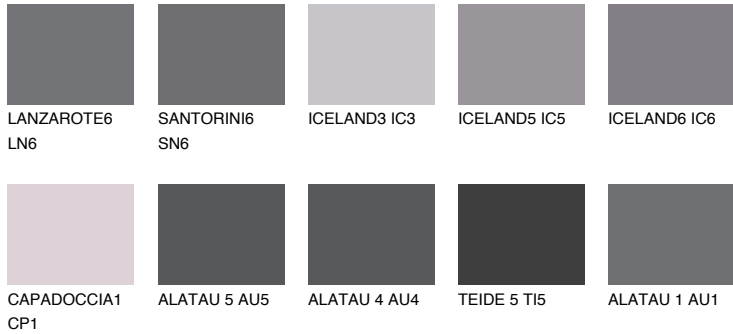

COLOUR DETAILS

TEIDE 4 TI4

6% TSR 5%

Matching colours

COLOURS

INTENSE

For more information on plasters and paints, go to www.ceresit.ee

*The presented colours refer to plasters and paints offered by Ceresit. Due to the use of digital techniques, the presented colours might not represent the original ones, thus they cannot be considered as a reliable colour presentation. We recommend checking the authentic colour samples.