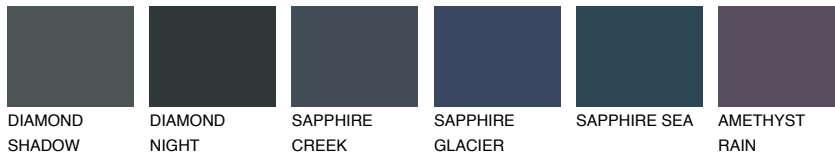

COLOUR DETAILS

TEIDE 4 TI4

6% TSR 5%

Matching colours

COLOURS

INTENSE

For more information on plasters and paints, go to www.ceresit.ee

*The presented colours refer to plasters and paints offered by Ceresit. Due to the use of digital techniques, the presented colours might not represent the original ones, thus they cannot be considered as a reliable colour presentation. We recommend checking the authentic colour samples.