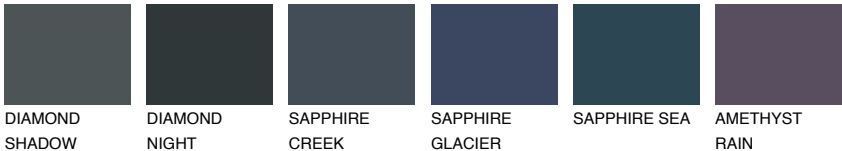

TEIDE 4 TI4

6% TSR 5%

Matching colours

COLOURS

INTENSE

For more information on plasters and paints, go to www.ceresit.ee

*The presented colours refer to plasters and paints offered by Ceresit. Due to the use of digital techniques, the presented colours might not represent the original ones, thus they cannot be considered as a reliable colour presentation. We recommend checking the authentic colour samples.