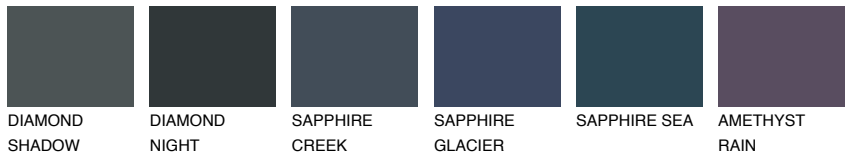

COLOUR DETAILS

TEIDE 4 TI4

6% TSR 5%

Matching colours

COLOURS

INTENSE

For more information on plasters and paints, go to www.ceresit.ee

*The presented colours refer to plasters and paints offered by Ceresit. Due to the use of digital techniques, the presented colours might not represent the original ones, thus they cannot be considered as a reliable colour presentation. We recommend checking the authentic colour samples.