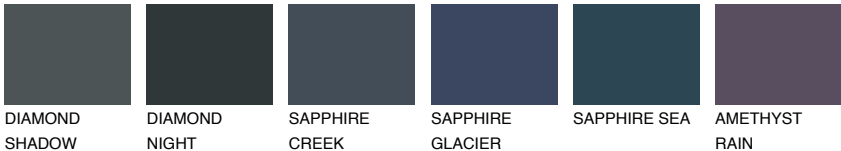

TEIDE 4 TI4

6% TSR 5%

Matching colours

COLOURS

INTENSE

For more information on plasters and paints, go to www.ceresit.ee

*The presented colours refer to plasters and paints offered by Ceresit. Due to the use of digital techniques, the presented colours might not represent the original ones, thus they cannot be considered as a reliable colour presentation. We recommend checking the authentic colour samples.