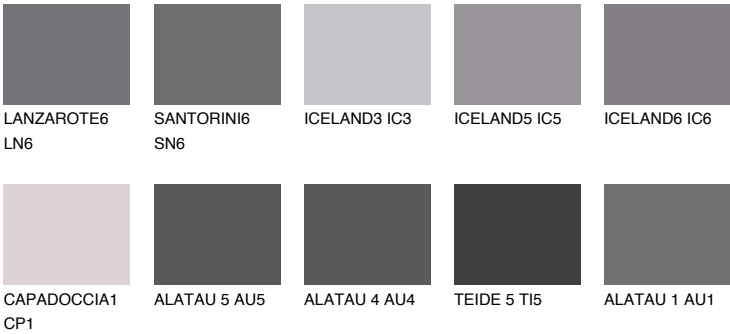

TEIDE 4 TI4

6% TSR 5%

Matching colours

COLOURS

INTENSE

For more information on plasters and paints, go to www.ceresit.ee

*The presented colours refer to plasters and paints offered by Ceresit. Due to the use of digital techniques, the presented colours might not represent the original ones, thus they cannot be considered as a reliable colour presentation. We recommend checking the authentic colour samples.