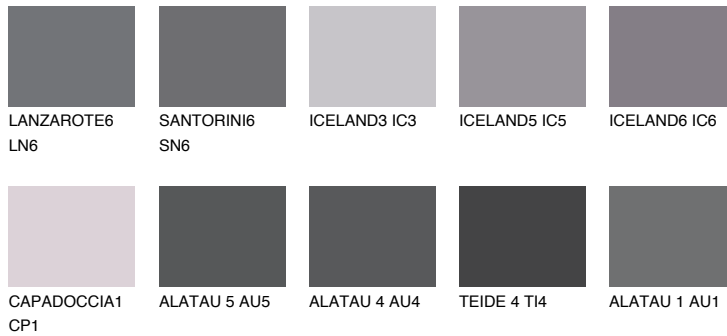

## TEIDE 5 TI5

5% TSR 4%

### Matching colours

#### COLOURS

#### INTENSE

For more information on plasters and paints, go to [www.ceresit.ee](http://www.ceresit.ee)

\*The presented colours refer to plasters and paints offered by Ceresit. Due to the use of digital techniques, the presented colours might not represent the original ones, thus they cannot be considered as a reliable colour presentation. We recommend checking the authentic colour samples.