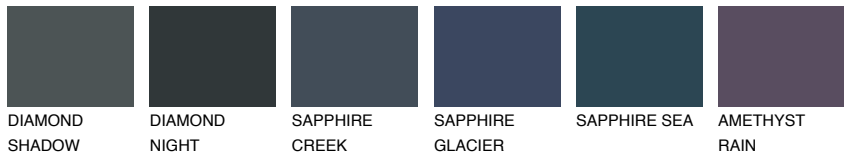

COLOUR DETAILS

TEIDE 5 TI5

5% TSR 4%

Matching colours

COLOURS

INTENSE

For more information on plasters and paints, go to www.ceresit.ee

*The presented colours refer to plasters and paints offered by Ceresit. Due to the use of digital techniques, the presented colours might not represent the original ones, thus they cannot be considered as a reliable colour presentation. We recommend checking the authentic colour samples.