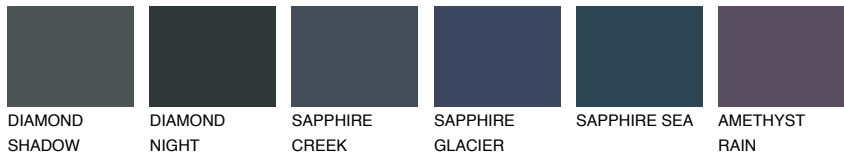

COLOUR DETAILS

TEIDE 5 TI5

5% TSR 4%

Matching colours

COLOURS

INTENSE

For more information on plasters and paints, go to www.ceresit.ee

*The presented colours refer to plasters and paints offered by Ceresit. Due to the use of digital techniques, the presented colours might not represent the original ones, thus they cannot be considered as a reliable colour presentation. We recommend checking the authentic colour samples.