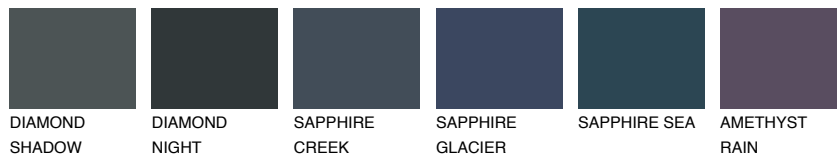

TEIDE 5 TI5

5% TSR 4%

Matching colours

COLOURS

INTENSE

For more information on plasters and paints, go to www.ceresit.ee

*The presented colours refer to plasters and paints offered by Ceresit. Due to the use of digital techniques, the presented colours might not represent the original ones, thus they cannot be considered as a reliable colour presentation. We recommend checking the authentic colour samples.